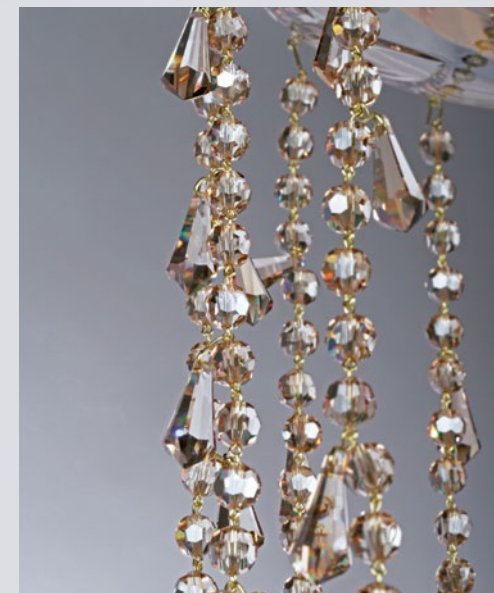

46

AC 5460/01/020
DIMENSIONS: Ø 105 cm x ↑ 66 cm
WEIGHT: 30 kg
WATTAGE: 18x E14-40 W + 2x G9-25 W
METAL FINISH: CHROMIUM PLATED
COLOR OF GLASS: CUT CRYSTAL
TRIMMINGS: PREMIUM
PRODUCTION NUMBER:
18 5460 020 06 11 01 70

47

AC 5460/03/020
DIMENSIONS: Ø 105 cm x ↑ 66 cm
WEIGHT: 31 kg
WATTAGE: 18x E14-40 W + 2x G9-25 W
METAL FINISH: POLISHED BRASS
COLOR OF GLASS: CUT CRYSTAL + CHIARO LUSTRE
TRIMMINGS: PREMIUM HONEY PLATED
PRODUCTION NUMBER:
18 5460 020 07 06 07 70