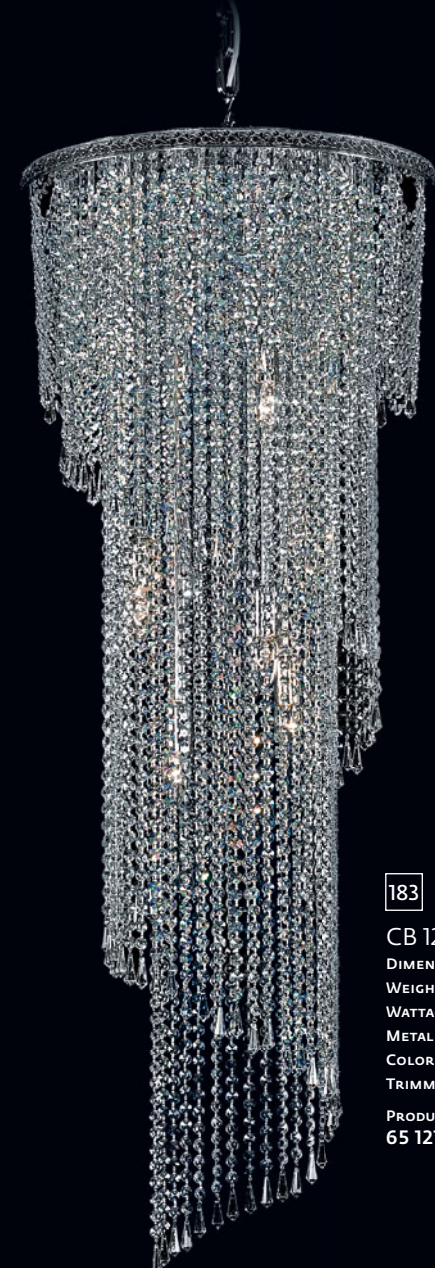

180

CB 1216/00/016
DIMENSIONS: Ø 60 cm x ↑ 155 cm
WEIGHT: 31 kg
WATTAGE: 16x E14-40 W
METAL FINISH: POLISHED BRASS
COLOR OF GLASS: NO GLASS PARTS
TRIMMINGS: STANDARD
PRODUCTION NUMBER:
65 1216 016 07 00 00 35

181

CB 1216/00/013
DIMENSIONS: Ø 50 cm x ↑ 135 cm
WEIGHT: 21 kg
WATTAGE: 13x E14-40 W
METAL FINISH: POLISHED BRASS
COLOR OF GLASS: NO GLASS PARTS
TRIMMINGS: STANDARD
PRODUCTION NUMBER:
65 1216 013 07 00 00 35

182

CB 1216/00/016
DIMENSIONS: Ø 60 cm x ↑ 155 cm
WEIGHT: 31 kg
WATTAGE: 16x E14-40 W
METAL FINISH: POLISHED NICKEL PLATED
COLOR OF GLASS: NO GLASS PARTS
TRIMMINGS: STANDARD
PRODUCTION NUMBER:
65 1216 016 04 00 00 35

183

CB 1216/00/013
DIMENSIONS: Ø 50 cm x ↑ 135 cm
WEIGHT: 21 kg
WATTAGE: 13x E14-40 W
METAL FINISH: POLISHED NICKEL PLATED
COLOR OF GLASS: NO GLASS PARTS
TRIMMINGS: STANDARD
PRODUCTION NUMBER:
65 1216 013 04 00 00 35