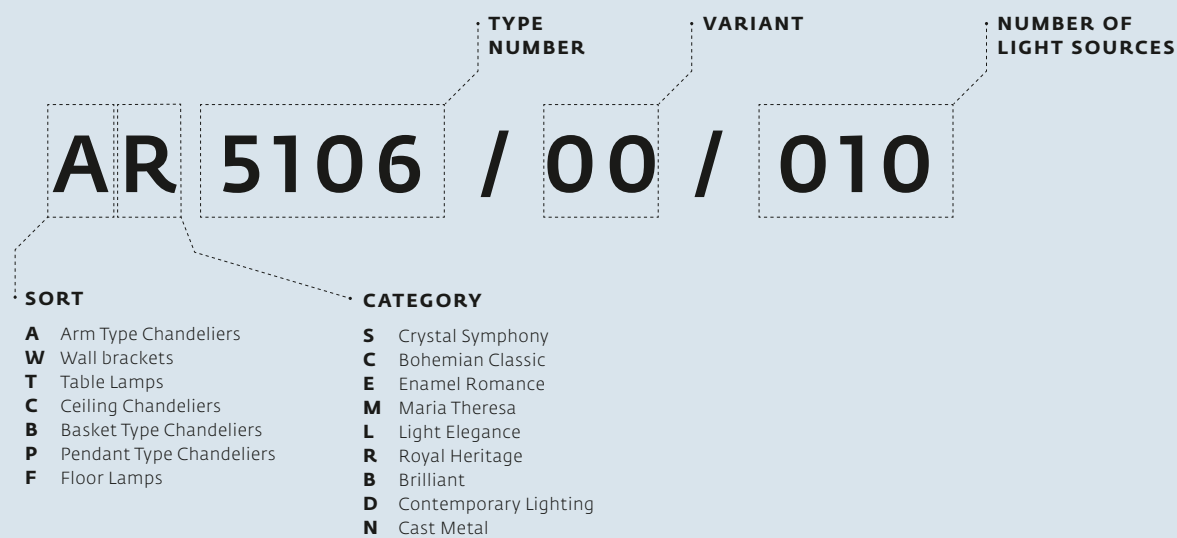

THE EXAMPLE OF NUMBERING

CONTACTS

PRECIOSA CUSTOMER CENTRE
Opletalova 3197
466 67 Jablonec nad Nisou
Czech Republic
P +420 488 115 555
F +420 488 115 665
E info@preciosa.com

PRECIOSA CENTR, A. O.
Office 150, Entr. 7
4th Tverskaya – Yamskaya Str., 33/39
125 010 Moscow, Russia
P/F +7 495 961 31 07
P/F +7 495 961 31 08
E infocentr@preciosa.ru

PRECIOSA INTERNATIONAL (H. K.), Ltd.
Lighting Division
Unit 2016, Chevalier Commercial Centre
8 Wang Hoi Road, Kowloon Bay, Kowloon, Hong Kong
P +852 2753 9595
F +852 2753 9997
E info@preciosa.com

PRECIOSA LIGHTING a.s.
Shanghai Representative Office
Cross Tower Building Rm 1606, 318 Fuzhou Road
Huangpu District, Shanghai, 200001, China
P +86 21 6141 3873
M +86 185 215 208 82
E china@preciosa.com

PRECIOSA – Lustry a. s.
Nový Svět 915
471 14 Kamenický Šenov
Czech Republic
P +420 488 113 111
F +420 487 764 070

PRECIOSA (SG) Pte Ltd.
The Signature #02-02
51 Changi Business Park
Singapore 486066
P +65 6256 2212
F +65 6588 3216
E sales@sg.preciosa.com

PRECIOSA LIGHTING (North America), Inc
15 North Mill Street
Suite 221, Nyack, NY10960, USA
P +1 845 875 4541
F +1 845 875 4821
E sales@ny.preciosa.com

PRECIOSA GULF FZCO
JAFZA View LB 19, Office 2407
Jebel Ali Free Zone, P. O. Box 18185
Dubai, United Arab Emirates
P +971 4 884 8234
F +971 4 884 8235
E sales@gulf.preciosa.com

PRECIOSA SHOWROOM
Jáchymova 2
Praha 1
Czech Republic
P +420 488 118 106
E showroom@preciosa.com

PRECIOSA LIGHTING UK
United Kingdom
P +44 (0) 7783 726 494
E sales.UK@preciosa.com