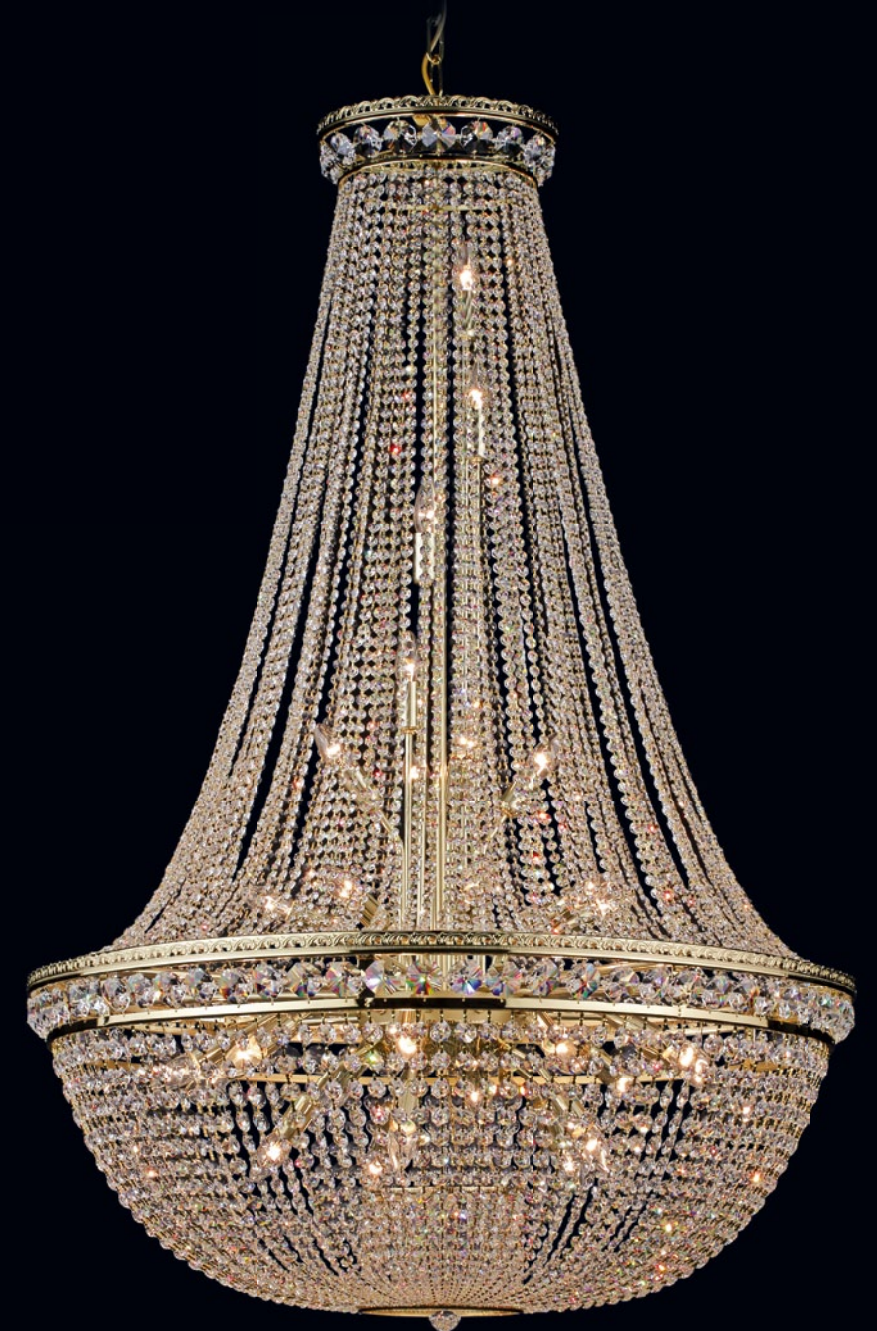

160

BB 0524/00/031
DIMENSIONS: Ø 101 cm x ↑ 150 cm
WEIGHT: 55 kg
WATTAGE: 31x E14-40 W
METAL FINISH: POLISHED BRASS
COLOR OF GLASS: NO GLASS PARTS
TRIMMINGS: STANDARD
PRODUCTION NUMBER:
45 0557 031 07 00 21 35