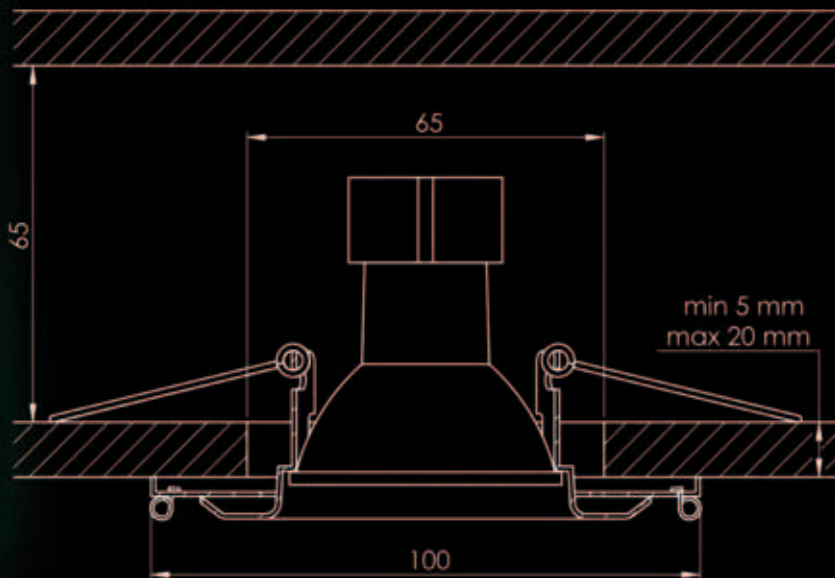

112. SPOT 19