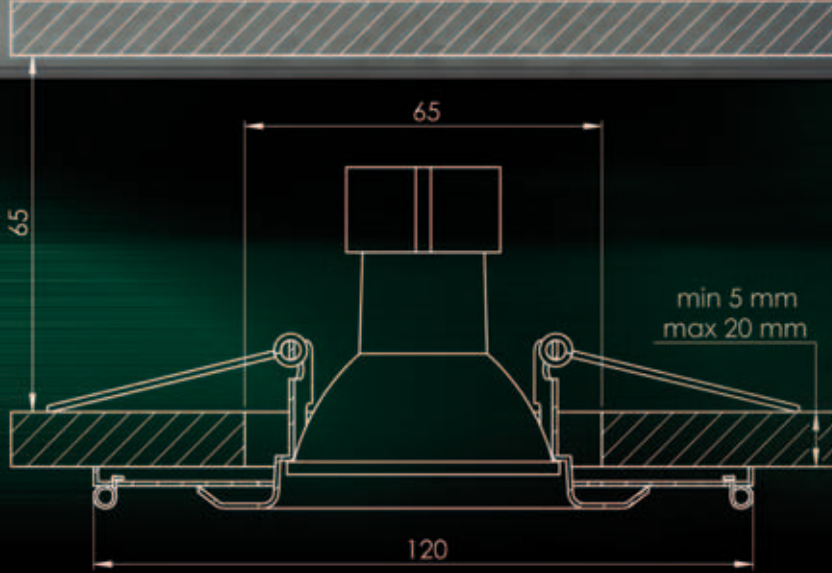

90. KOLETA II.

91. CASSANDRA I.

92. CASSANDRA V.

Number	Chandelier	Certification	Dimension (mm)	Wattage (W)	Carton (mm)	Trimmings
91	CASSANDRA I.	6-01	Ø 180x225	1x60	350x260x172	 
92	CASSANDRA V.	6-05	Ø 600x400	5x60	520x520x260	 