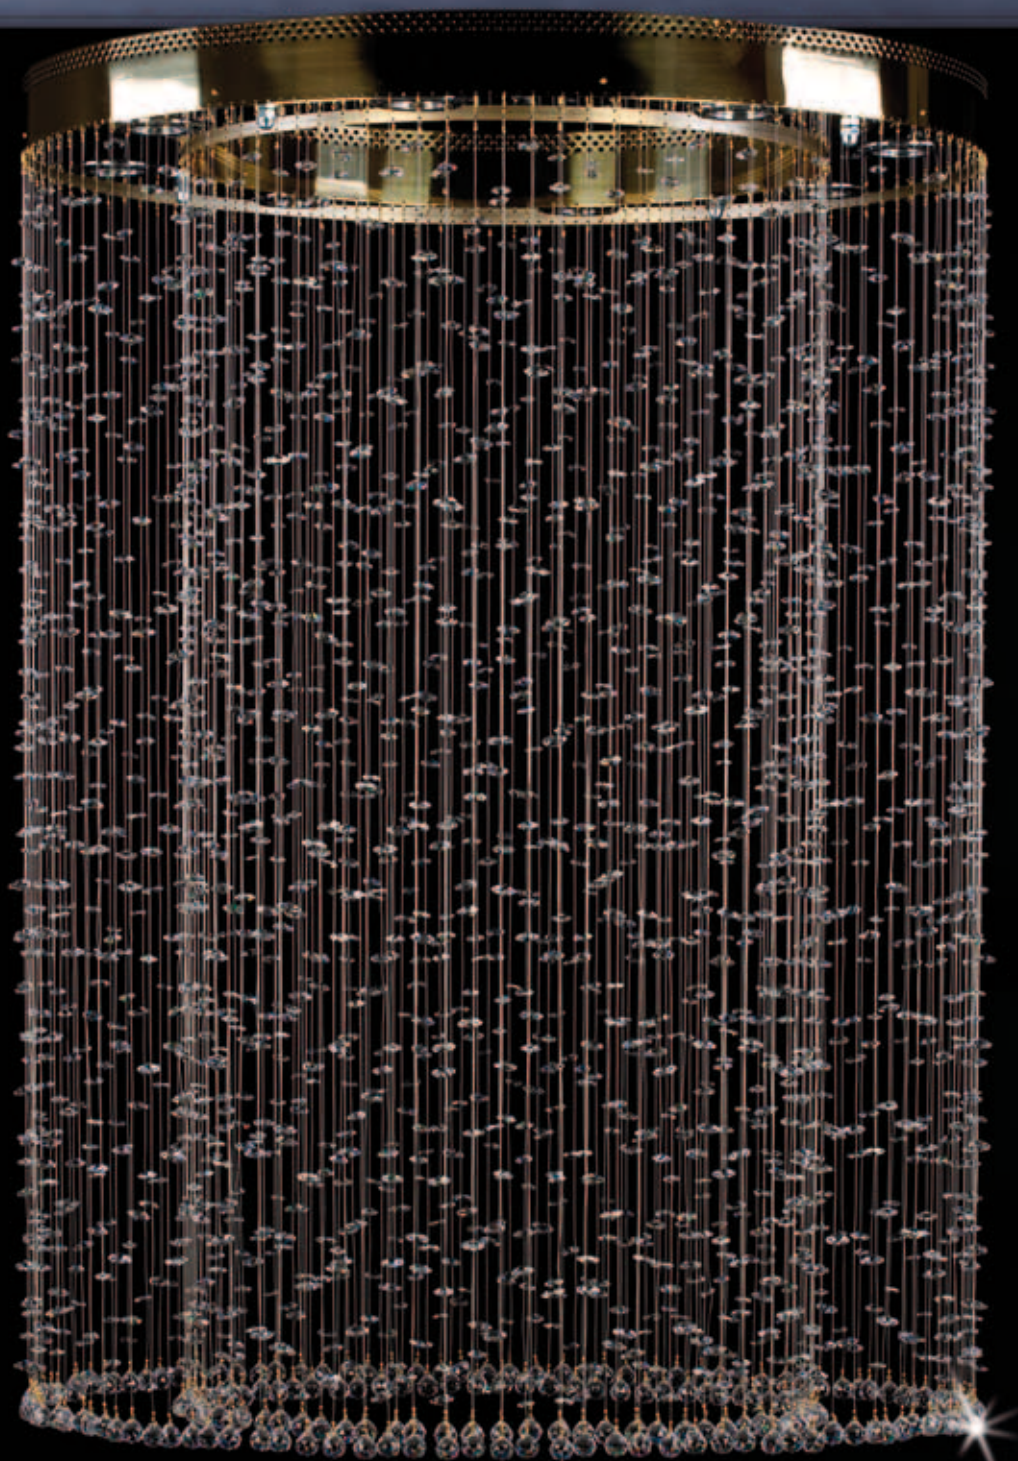

09. JACQUELINE

Number	Chandelier	Certification	Dimension (mm)	Wattage (W)	Carton (mm)	Trimmings
09	JACQUELINE	6-01	Ø 500x1895	4x35	520x520x360	 

10. SPIRAL CHAOS 600x2500

Number	Chandelier	Certification	Dimension (mm)	Wattage (W)	Carton (mm)	Trimmings
10	SPIRAL Chaos 600x2500	6-05	Ø 600x2500	8x35	620x620x400	 