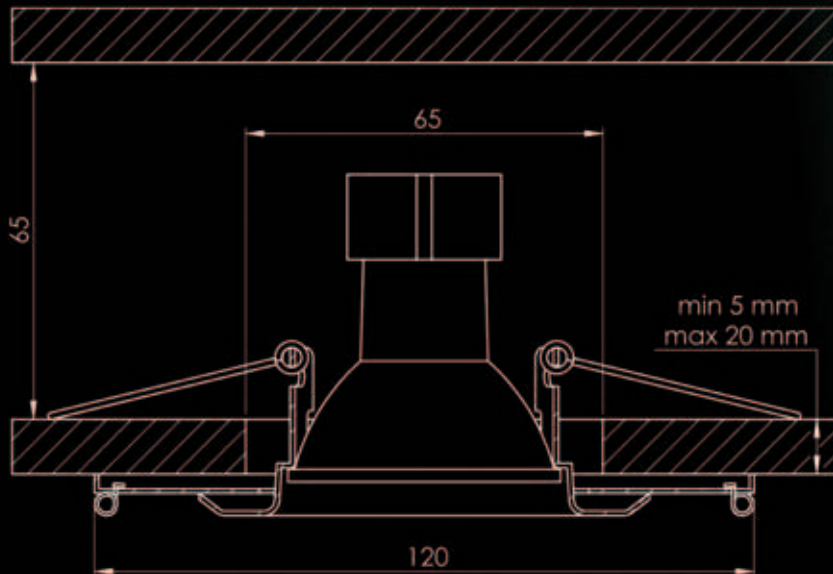

106. SPOT 13