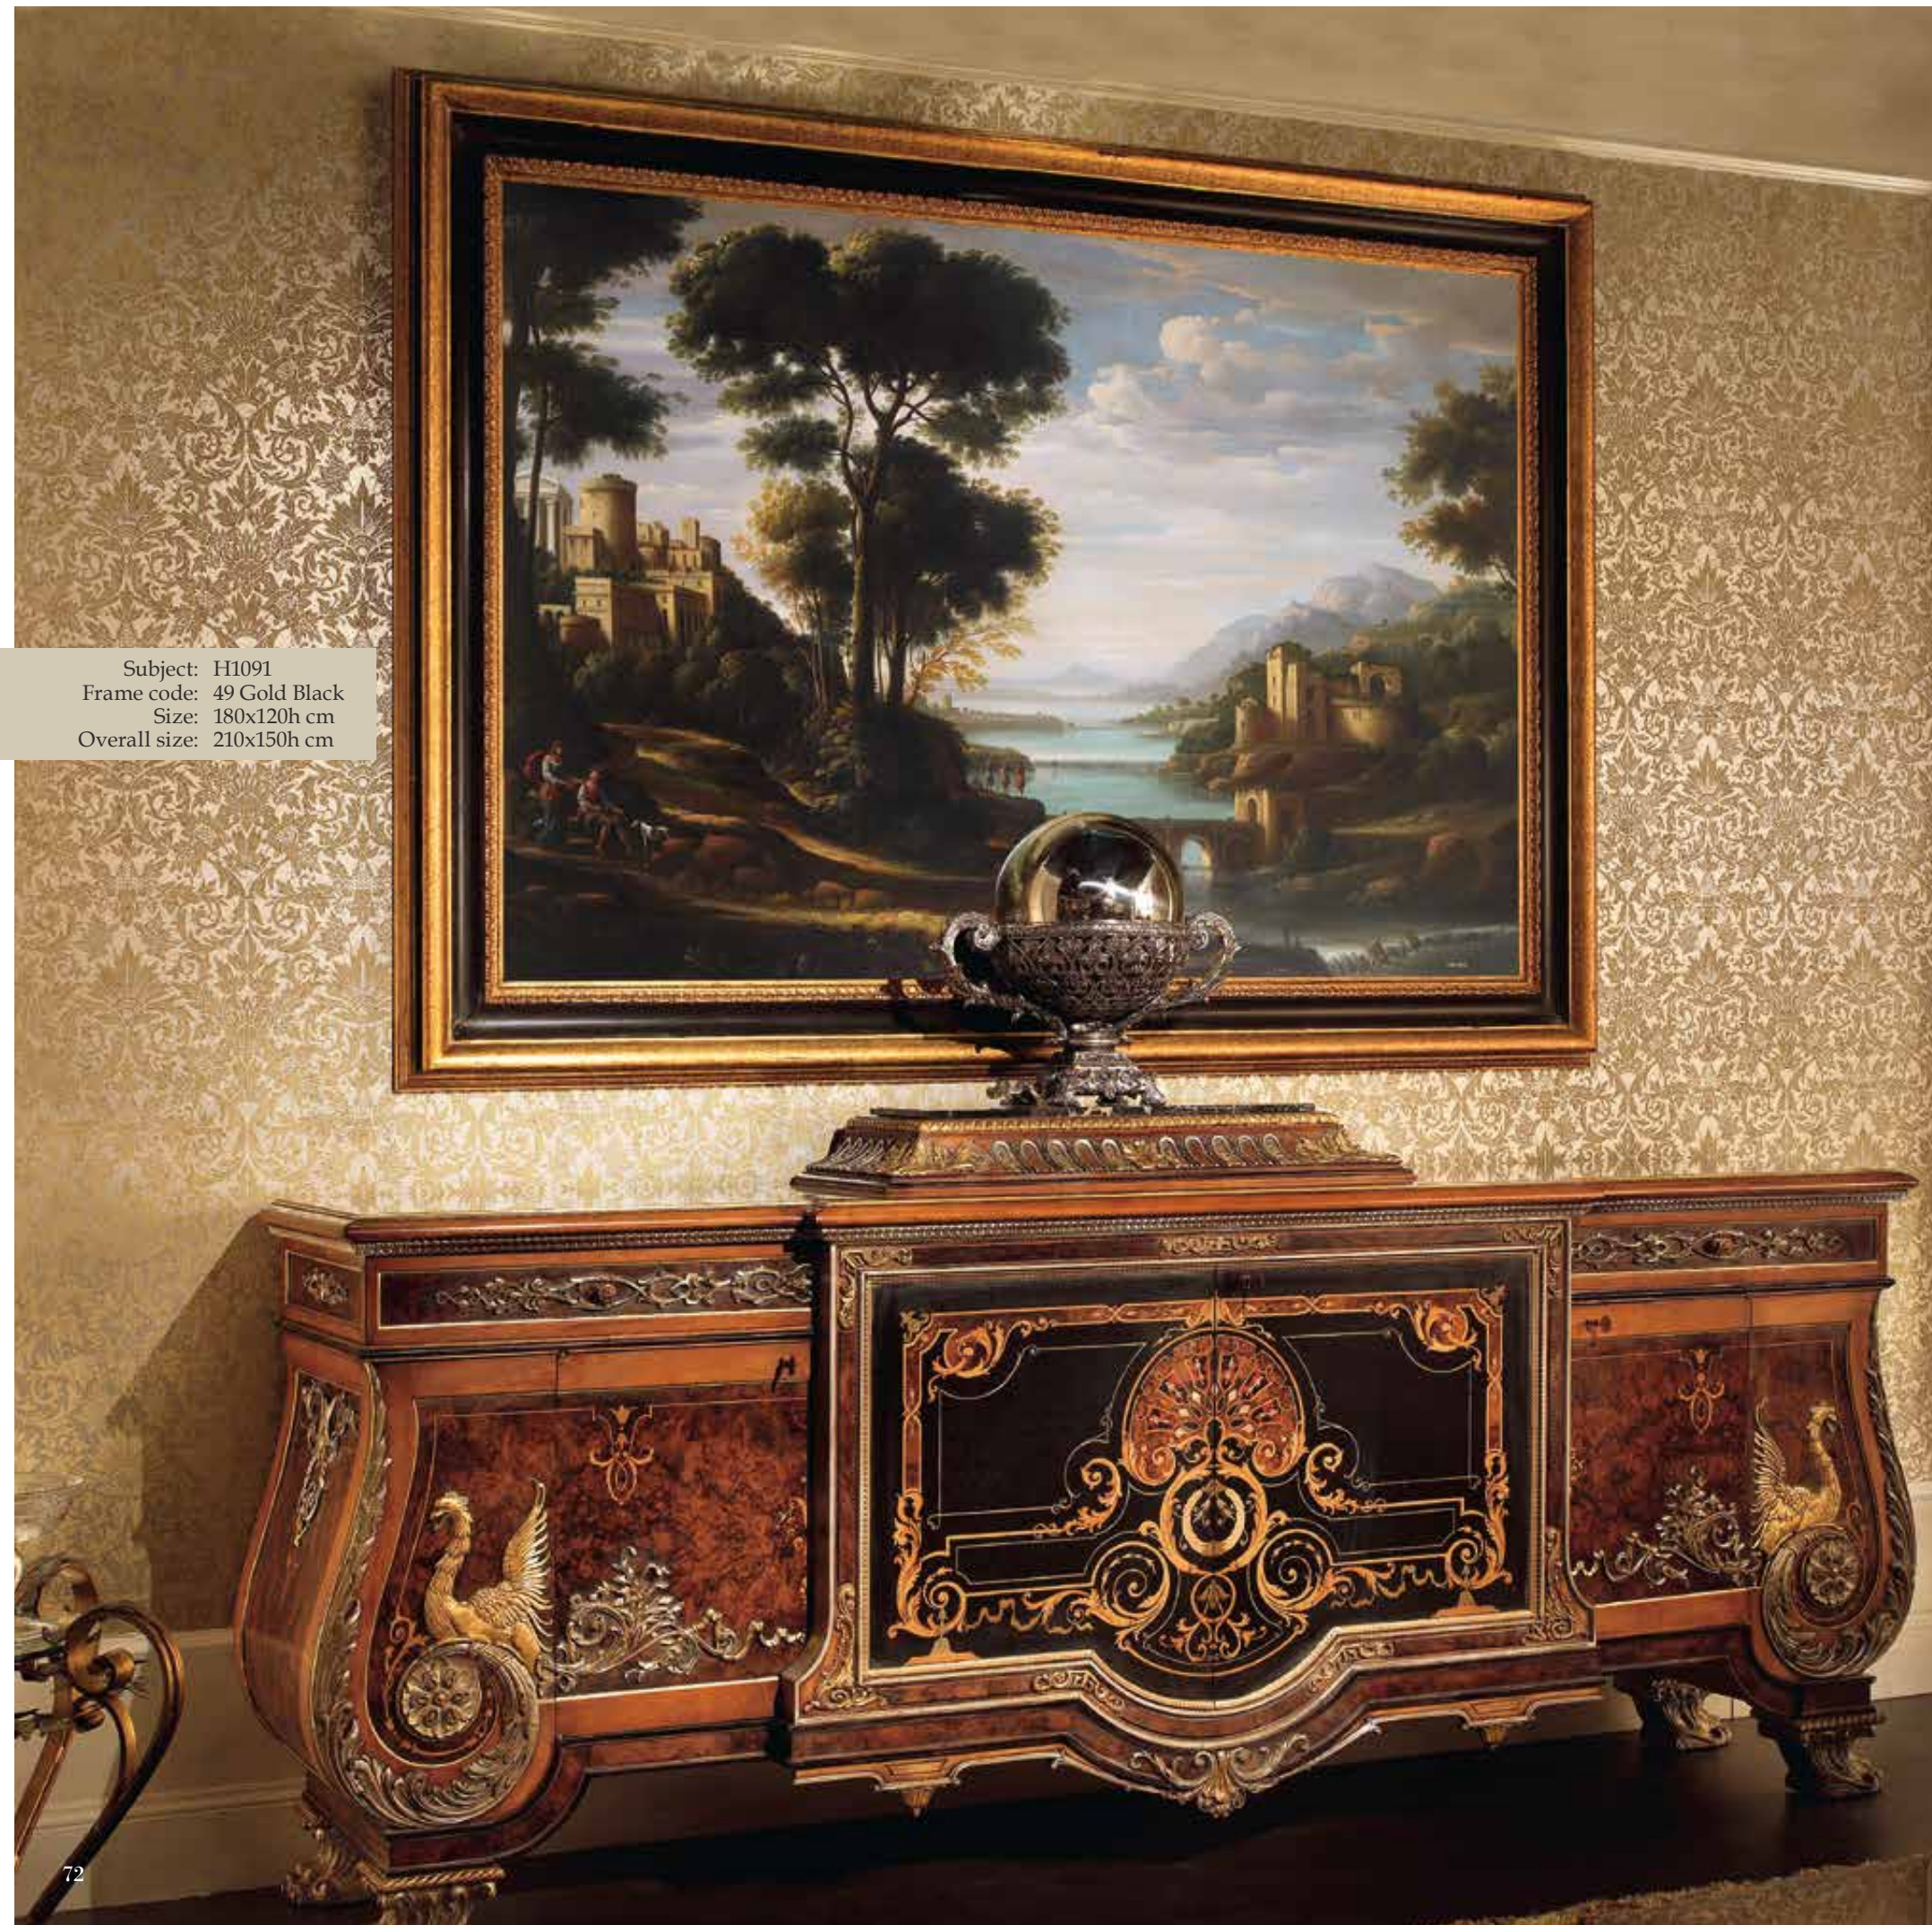

Subject: H1091
Frame code: 49 Gold Black
Size: 180x120h cm
Overall size: 210x150h cm