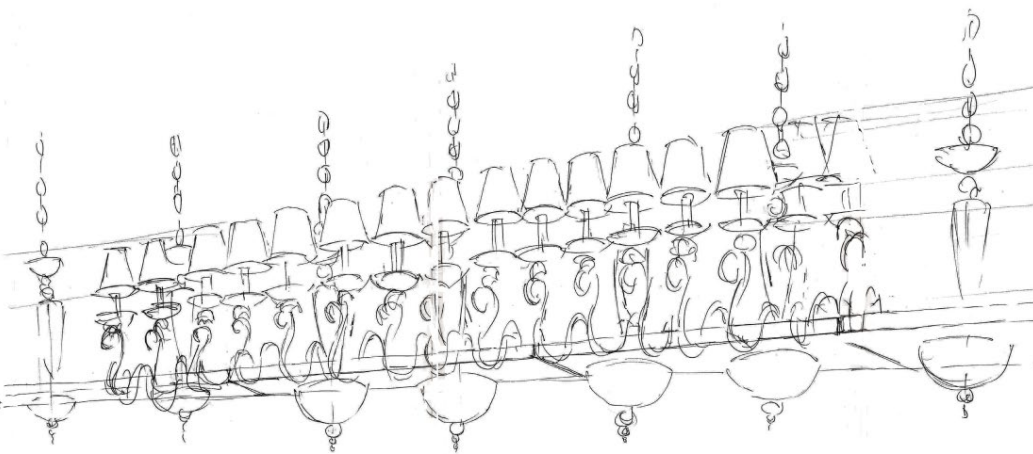

Per ogni collezione dei cataloghi puoi richiedere la versione Axis.
You can request Axis version for each collection of catalogs.