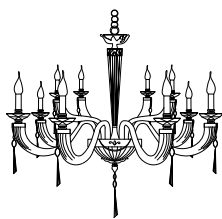

Julienne

Julienne L12 + 6

18 E14 x 40W
H cm 100 - Ø cm 110