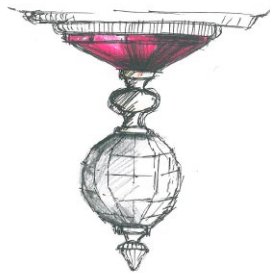

Alicante Axis 14

Barocco Axis

Finitura: Oro satinato - Cromo satinato

Colori: Ambra - Ametista - Rubino - Trasparente -
altri colori su richiesta

Particolari: Possibilità di richiedere particolari
colori, particolari finiture e aggiunta di pendenti
in Original Swarovski

Finish: Satin gold- Satin chrome

Colours: Amber - Amethyst - Ruby - Transparent -
Other colours on request

Particular: Possibility to request special colors,
special finishes and add pendants in Original
Swarovski