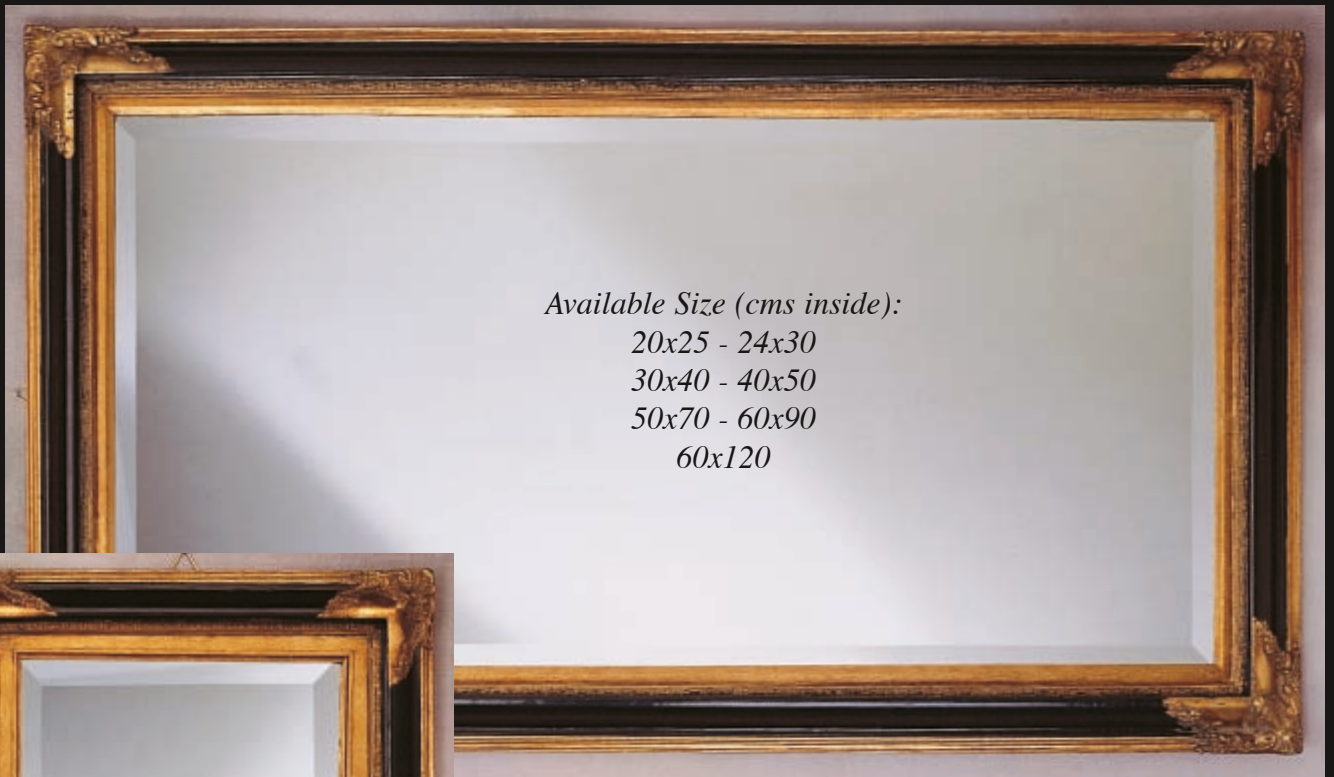

Available Size (cms inside):

20x25 - 24x30

30x40 - 40x50

50x70 - 60x90

60x120