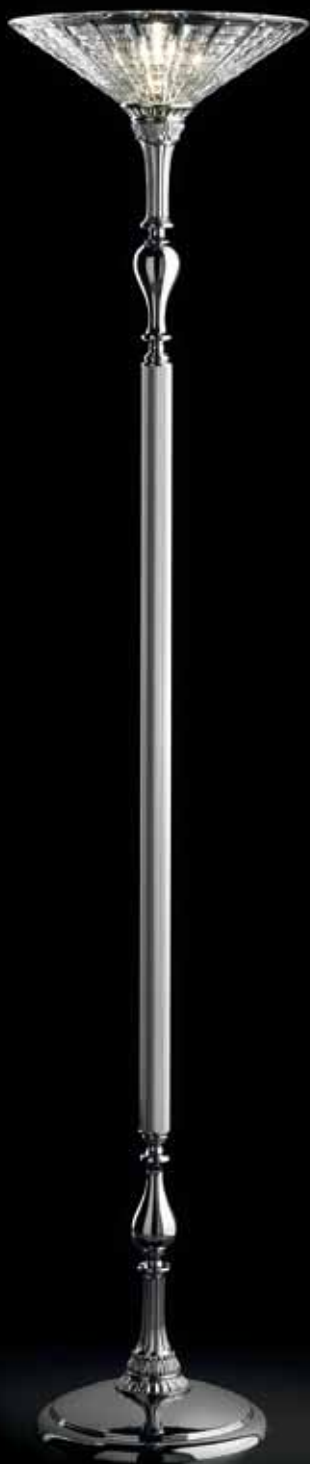

Art. 1441/FL
Cromo
H 184 cm ø 39 cm
1 x E27 x 100W

Con dimmer