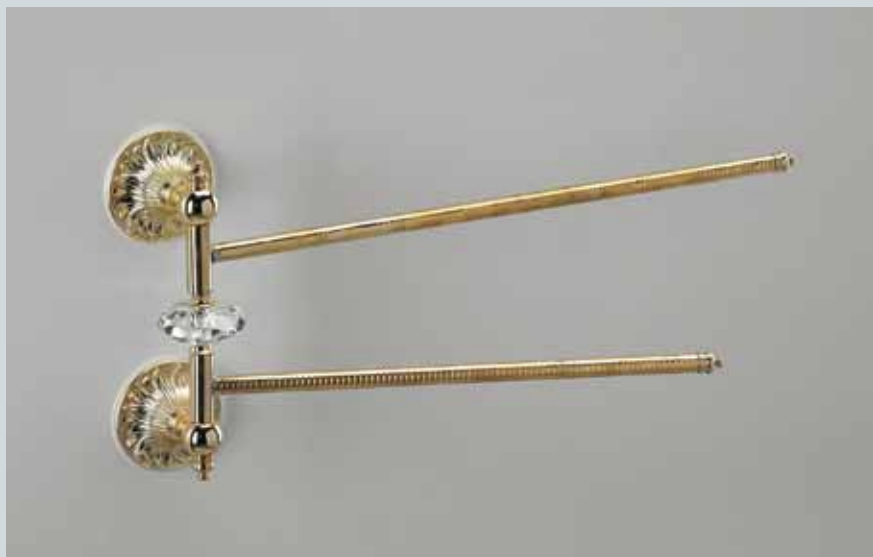

Art. BA 213
H 4 cm L 35X16 cm

Art. BA 214
H 10 cm L 20 x 15 cm

Diamante

Ottone e cristallo Swarovski / Brass and Swarovski crystal

Art. BA111
H 6 cm L 50 cm Sp 8 cm

Art. BA116
H 34 cm ø 25 cm

Art. BA110
H 7 cm L 23 cm Sp 13 cm

Art. 1428
H 28 cm Pø 18 cm
1 x E14 x 40W

Art. BA113
H 26 cm L 45 cm Sp 8 cm

Art. BA114
ø 21 cm Sp 8 cm

Art. BA112
H 7 cm L 13 cm Sp 8 cm

Art. BA115
H 48 cm ø 14 cm

Cats' Eyes Set

Ottone e fiori in vetro Murano / Brass and Murano glass flowers