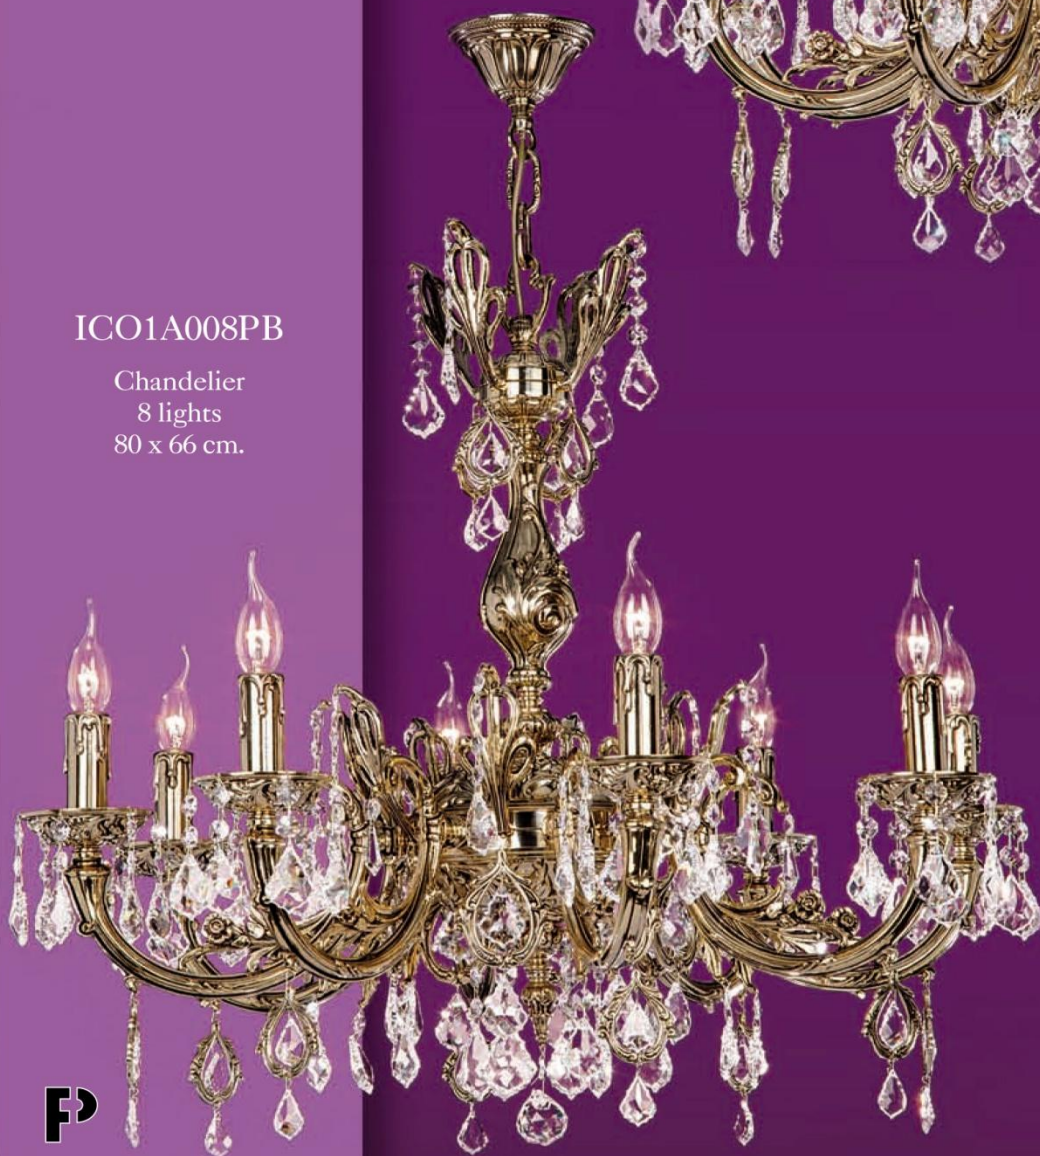

ICO1A004PB

Chandelier
4 lights
51 x 57 cm.

ICO1B012PB

Chandelier / 12 (8+4)
12 lights
80 x 82 cm.

ICO1A008PB

Chandelier
8 lights
80 x 66 cm.

ICO1A012PB

Chandelier
12 lights
88 x 73 cm.