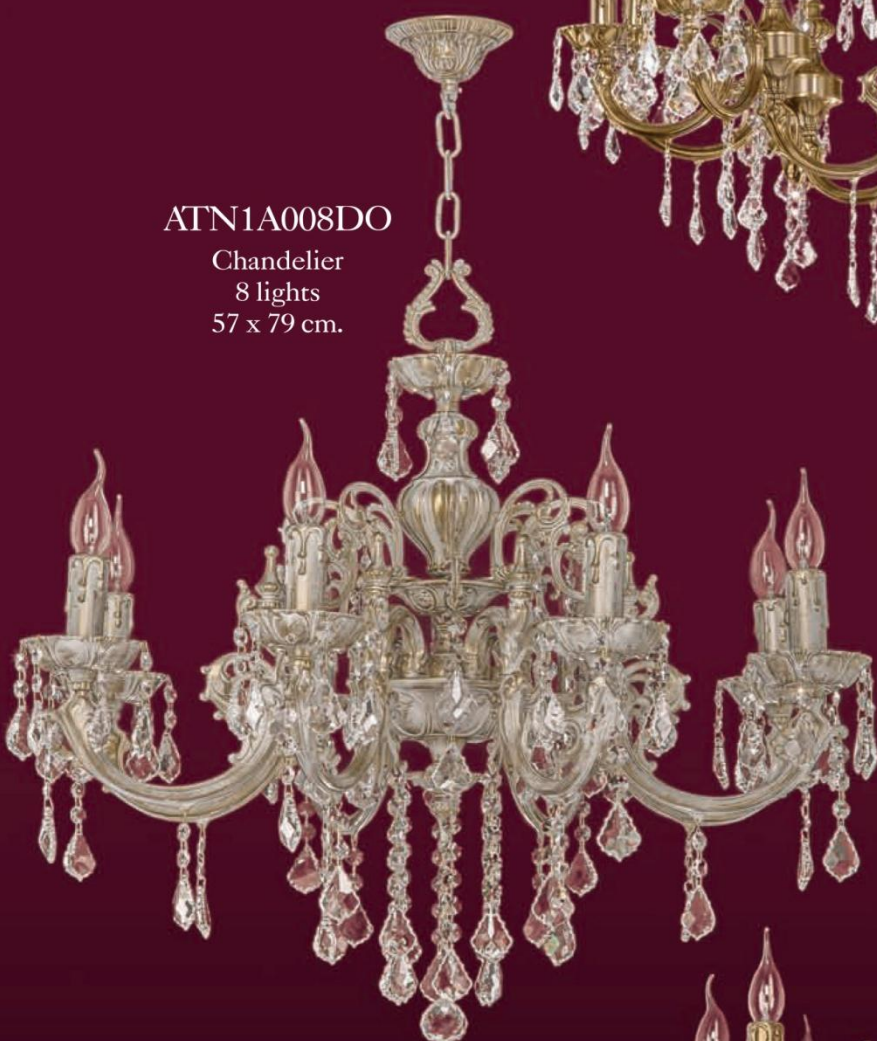

Chandelier
5 lights
57 x 77 cm.

ATN1A006CS

Chandelier
6 lights
57 x 77 cm.

ATN1B024PM

Chandelier
24 lights
110 x 130 cm.

ATN1A008DO

Chandelier
8 lights
57 x 79 cm.

ATN1A010PM