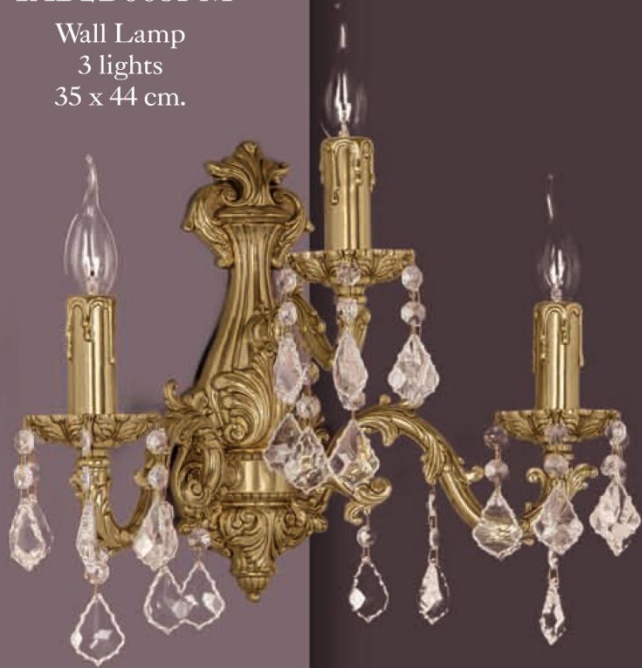

Chandelier
6 lights
50 x 62 cm.

TAB1A003PM

Chandelier
3 lights
45 x 44 cm.

TAB1A010CS

Chandelier
10 lights
76 x 85 cm.

TAB1A008PM

Chandelier
8 lights
76 x 85 cm.

TAB1D006PM

Chandelier
6 lights
63 x 80 cm.

TAB1C006PM

Chandelier
6 lights
49 x 67 cm.

TAB1A005PM

Chandelier
5 lights
50 x 61 cm.

TAB1B012PM

Chandelier
12 lights
70 x 85 cm.

TAB2B003PM

Wall Lamp
3 lights
35 x 44 cm.

TAB2A002PM

Wall Lamp
2 lights
35 x 44 cm.

TAB2A001PM

Wall Bracket
1 light
36 x 23 cm.

TAB3G001PM

Table Lamp
1 light
48 x 21 cm.
(with Lampshade)

TAB3H001PM