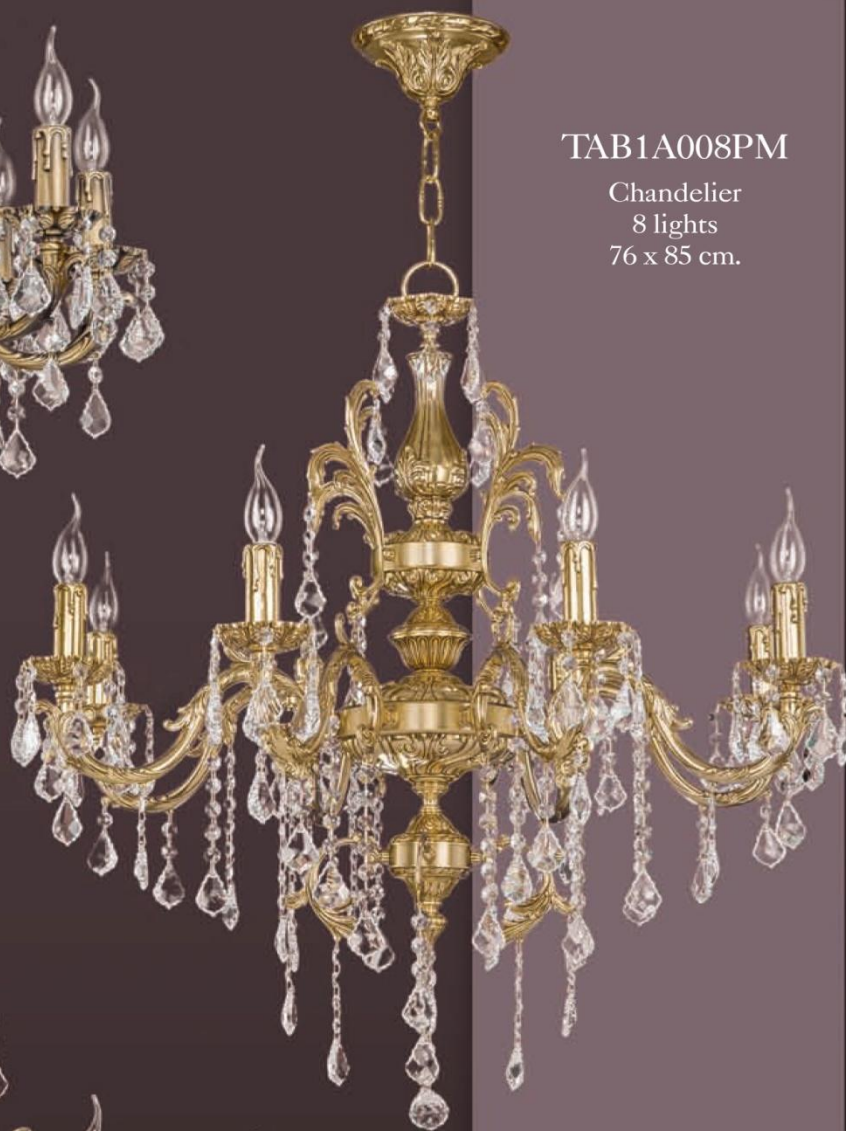

Chandelier
6 lights
50 x 62 cm.

TAB1A003PM

Chandelier
3 lights
45 x 44 cm.

TAB1A010CS

Chandelier
10 lights
76 x 85 cm.

TAB1A008PM

Chandelier
8 lights
76 x 85 cm.

TAB1D006PM

Chandelier
6 lights
63 x 80 cm.

TAB1C006PM

Chandelier
6 lights
49 x 67 cm.

TAB1A005PM

Chandelier
5 lights
50 x 61 cm.

TAB1B012PM

Chandelier
12 lights
70 x 85 cm.

TAB2B003PM