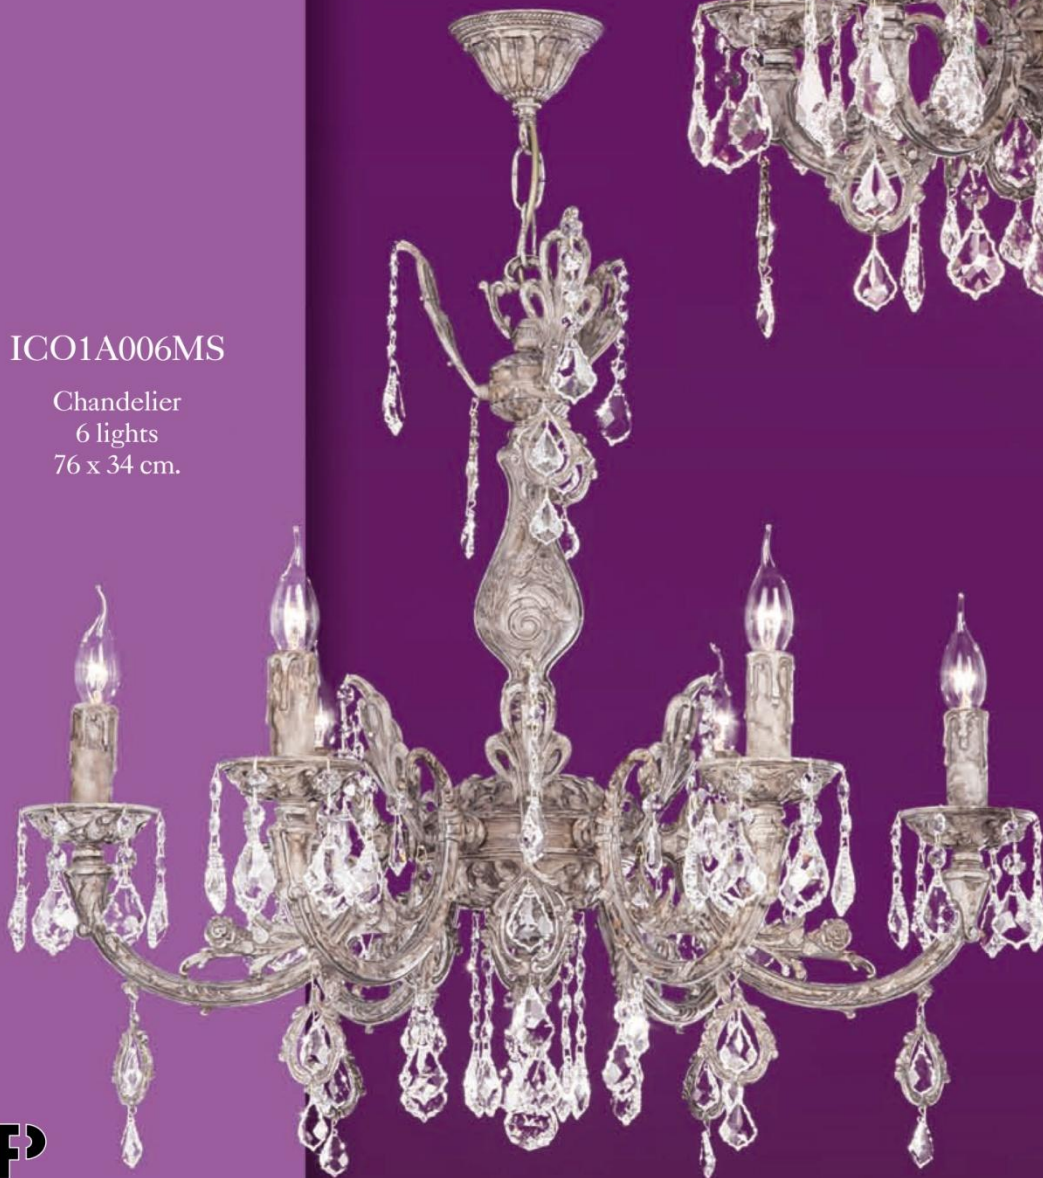

New
Collection

Icono

ICO1B018PB

Chandelier / 18 (12+6)
18 lights
88 x 93 cm.

ICO1A005MP

Chandelier
5 lights
51 x 57 cm.

ICO1A006MS

Chandelier
6 lights
76 x 34 cm.