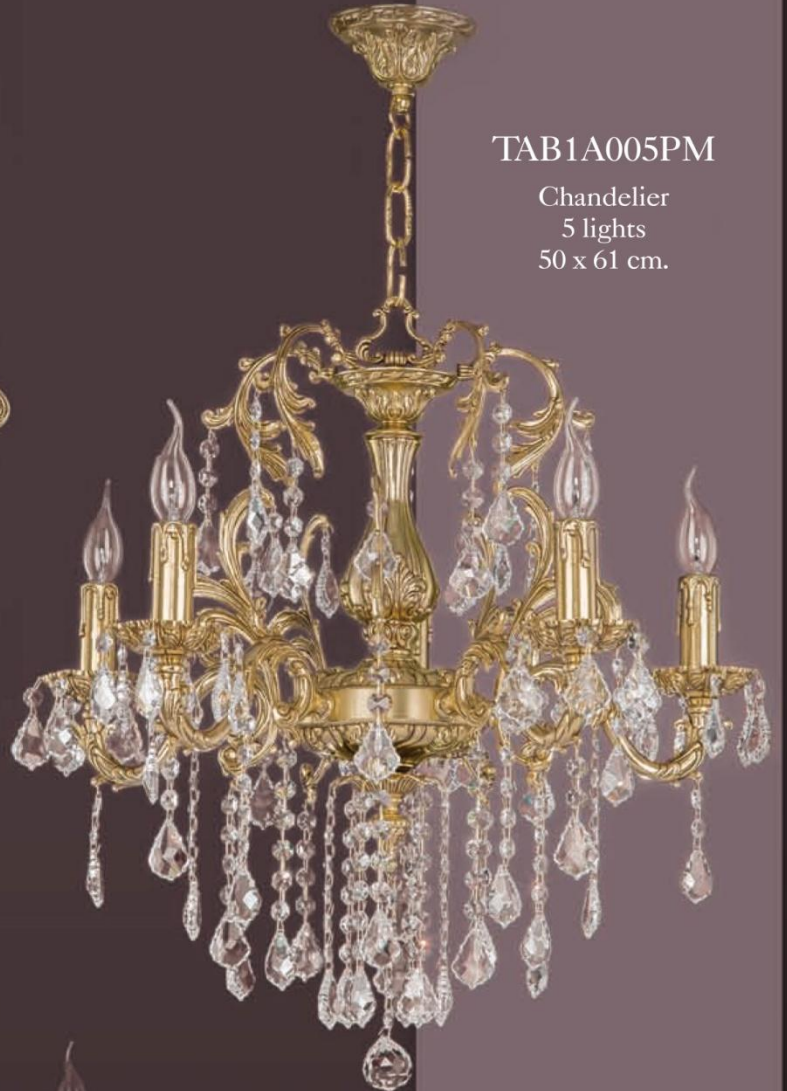

Chandelier
6 lights
50 x 62 cm.

TAB1A003PM

Chandelier
3 lights
45 x 44 cm.

TAB1A010CS

Chandelier
10 lights
76 x 85 cm.

TAB1A008PM

Chandelier
8 lights
76 x 85 cm.

TAB1D006PM

Chandelier
6 lights
63 x 80 cm.

TAB1C006PM

Chandelier
6 lights
49 x 67 cm.

TAB1A005PM

Chandelier
5 lights
50 x 61 cm.

TAB1B012PM

Chandelier
12 lights
70 x 85 cm.

TAB2B003PM

Wall Lamp
3 lights
35 x 44 cm.

TAB2A002PM

Wall Lamp
2 lights
35 x 44 cm.

TAB2A001PM

Wall Bracket
1 light
36 x 23 cm.

TAB3G001PM

Table Lamp
1 light
48 x 21 cm.
(with Lampshade)

TAB3H001PM