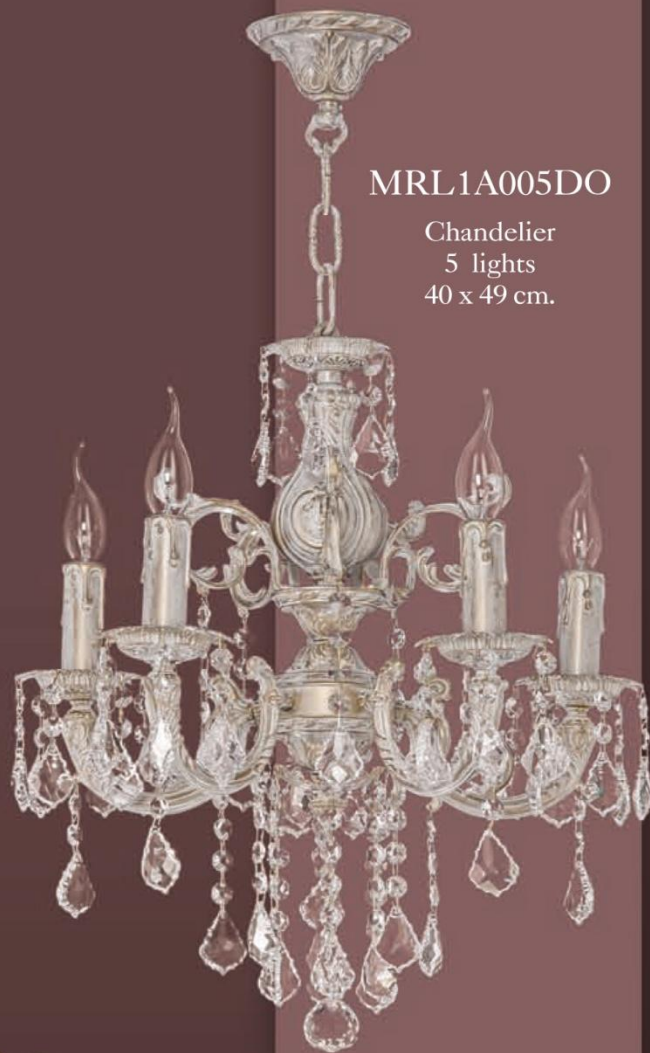

Chandelier
15 lights
80 x 75 cm.

MRL1A006PM

Chandelier
6 lights
40 x 49 cm.

MRL1B012PM

Chandelier
12 lights
66 x 75 cm.

MRL1A008PM

Chandelier
8 lights
67 x 70 cm.

MRL1B018PM

Chandelier
18 lights
74 x 80 cm.

MRL1A012PM

Chandelier
12 lights
80 x 75 cm.

MRL1A005DO

Chandelier
5 lights
40 x 49 cm.

MRL1A010CS

Chandelier
10 lights
66 x 75 cm.

MRL3P005PM

Stand Lamp
5 lights
165 x 50 cm.

MRL2A001PM

Wall Bracket
1 light
28 x 21 cm.

MRL2A002PM

Wall Bracket
2 Lights
28 x 31 cm.

MRL1B024PM

Chandelier
24 lights
100 x 110 cm.

MRL3S005PM