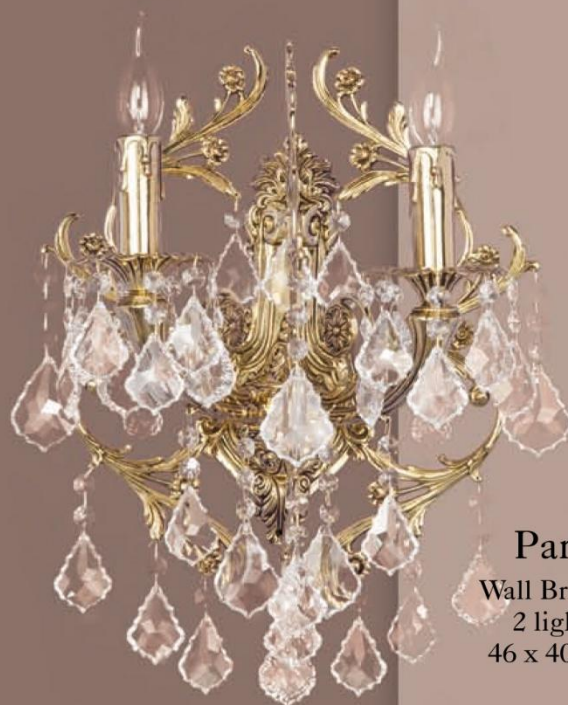

Hanging Paris

3 lights
54 x 45 cm.

Paris

Table Lamp
3 lights
60 x 45 cm.

Paris

Wall Bracket
1 lights
46 x 30 cm.

Paris

Wall Bracket
2 lights
46 x 40 cm.

New
Collection

Tabarca

Tabarca

TAB1B024PM

Chandelier
24 lights
98 x 108 cm.

TAB1B015DO

Chandelier
15 lights
76 x 85 cm.

TAB1A006PM