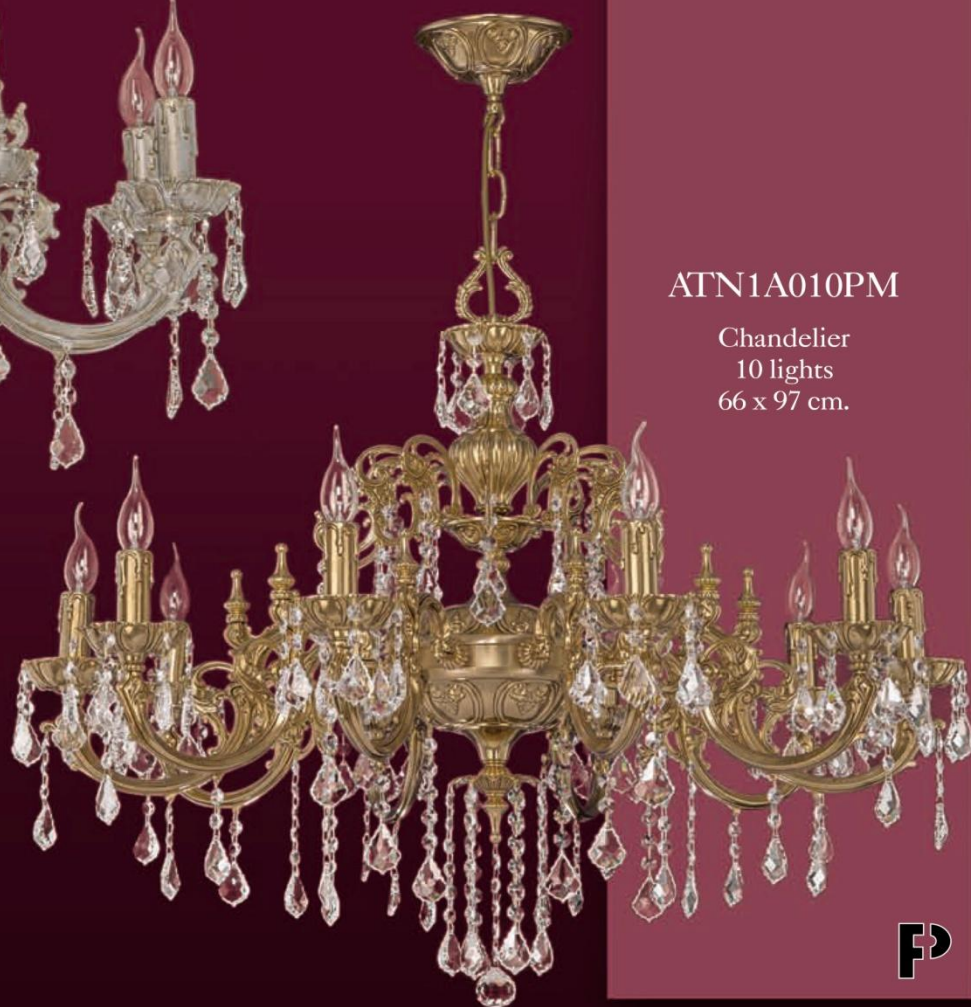

New
Collection

Aitana

Aitana

ATN1B015 PM

Chandelier
15 lights
78 x 97 cm.

ATN1BO12PM

Chandelier
12 lights
57 x 79 cm.

ATN1A005PM

Chandelier
5 lights
57 x 77 cm.

ATN1A006CS

Chandelier
6 lights
57 x 77 cm.

ATN1B024PM

Chandelier
24 lights
110 x 130 cm.

ATN1A008DO

Chandelier
8 lights
57 x 79 cm.

ATN1A010PM

Chandelier
10 lights
66 x 97 cm.

ATN3P004PM

Stand Lamp
4 lights
162 x 49 cm.

ATN2A002PM

Wall Bracket
2 lights
34 x 40 cm.

ATN2A001PM

Wall Bracket
1 light
34 x 23 cm.

ATN3S004PM