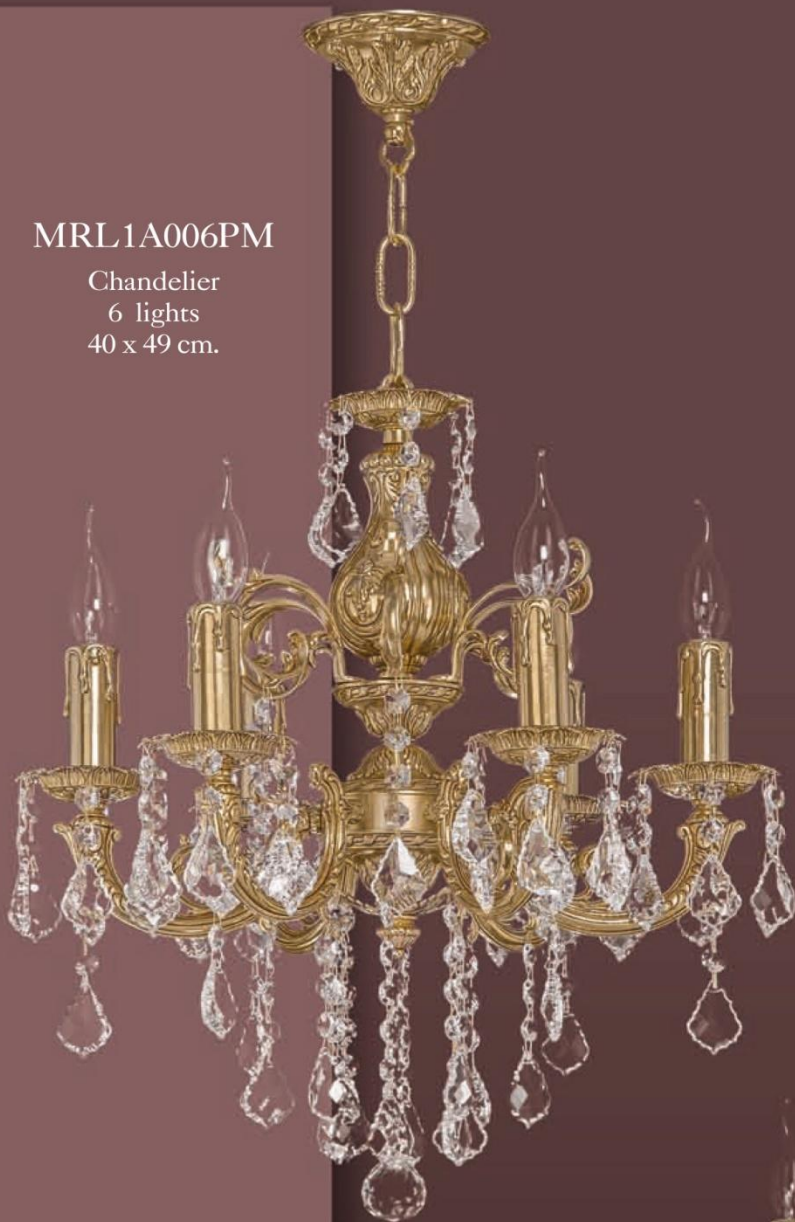

Recessed light LEDS

Ref. 1 Munich
1 light
20 x 13 cm.

Recessed light LEDS

Ref. 109 / 1 light
12 x 13 cm.

Recessed light LEDS

Ref. 2 Munich
1 light
16 x 13 cm.

Recessed light LEDS

Ref. 201 / 1 light
16 x 13 cm.

Recessed light LEDS

Ref. 62 / 1 light
12 x 13 cm.

Flush Mount LEDS

Ref. FM21A004CO
4 lights LEDSCO
40 x 21 cm.

New
Collection

Mariola

Mariola

MRL1B015PM

Chandelier
15 lights
80 x 75 cm.

MRL1A006PM

Chandelier
6 lights
40 x 49 cm.

MRL1B012PM

Chandelier
12 lights
66 x 75 cm.

MRL1A008PM

Chandelier
8 lights
67 x 70 cm.

MRL1B018PM

Chandelier
18 lights
74 x 80 cm.

MRL1A012PM

Chandelier
12 lights
80 x 75 cm.

MRL1A005DO

Chandelier
5 lights
40 x 49 cm.

MRL1A010CS

Chandelier
10 lights
66 x 75 cm.

MRL3P005PM