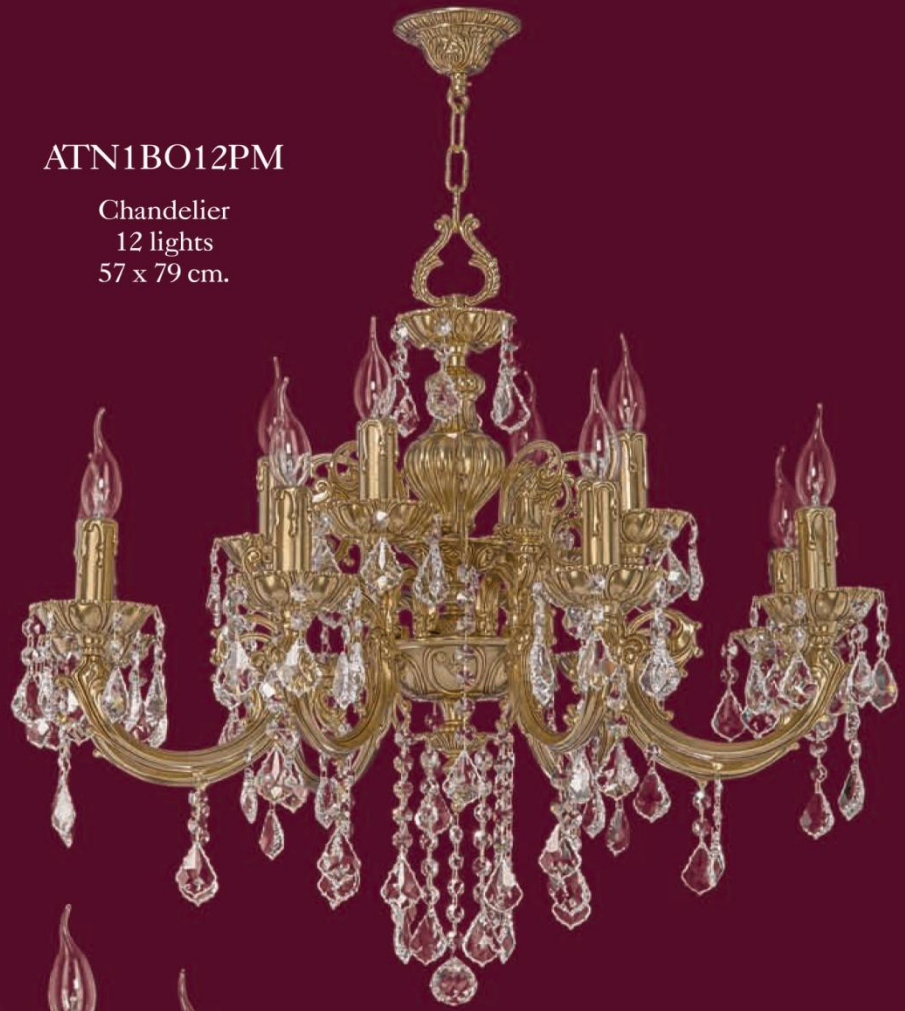

New
Collection

Aitana

Aitana

ATN1B015 PM

Chandelier
15 lights
78 x 97 cm.

ATN1BO12PM

Chandelier
12 lights
57 x 79 cm.

ATN1A005PM