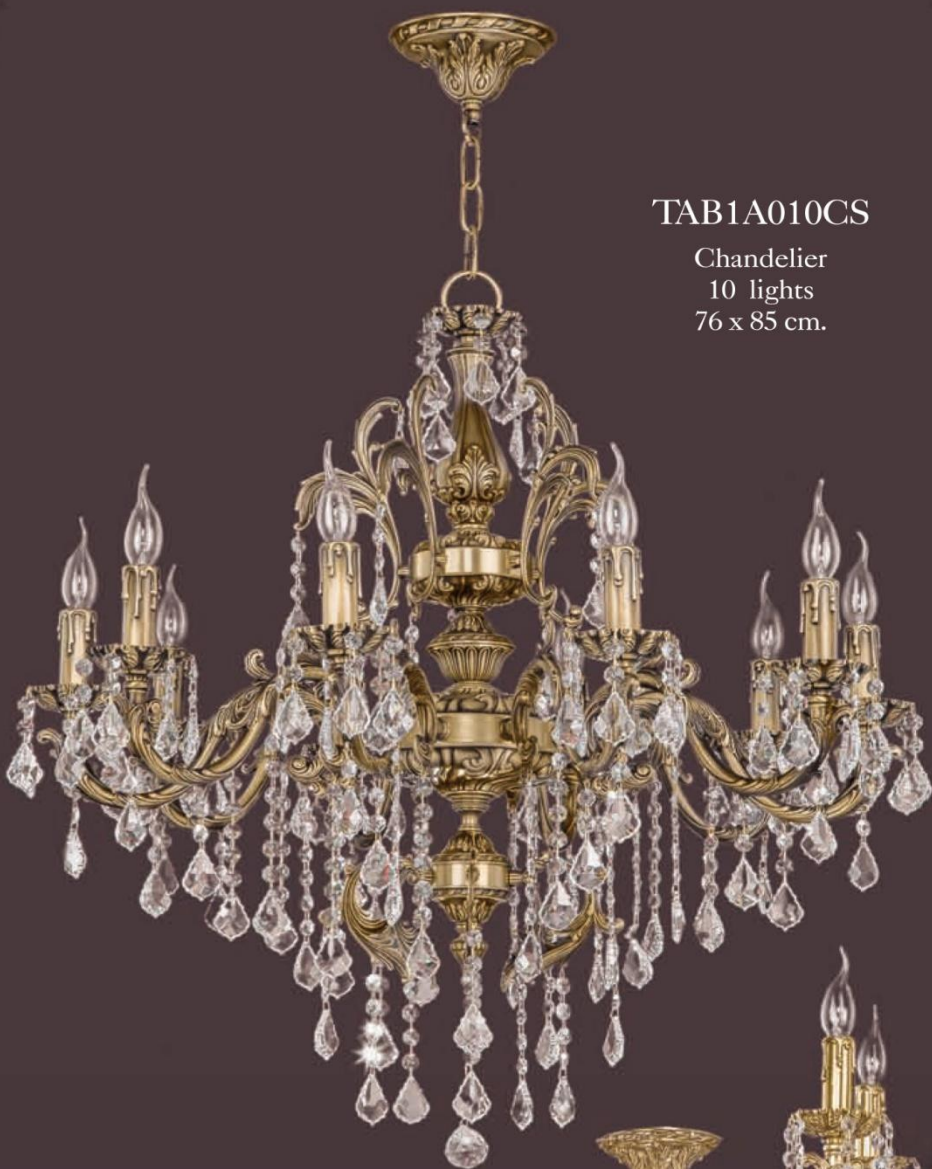

Chandelier
6 lights
50 x 62 cm.

TAB1A003PM

Chandelier
3 lights
45 x 44 cm.

TAB1A010CS

Chandelier
10 lights
76 x 85 cm.

TAB1A008PM

Chandelier
8 lights
76 x 85 cm.

TAB1D006PM

Chandelier
6 lights
63 x 80 cm.

TAB1C006PM

Chandelier
6 lights
49 x 67 cm.

TAB1A005PM

Chandelier
5 lights
50 x 61 cm.

TAB1B012PM

Chandelier
12 lights
70 x 85 cm.

TAB2B003PM