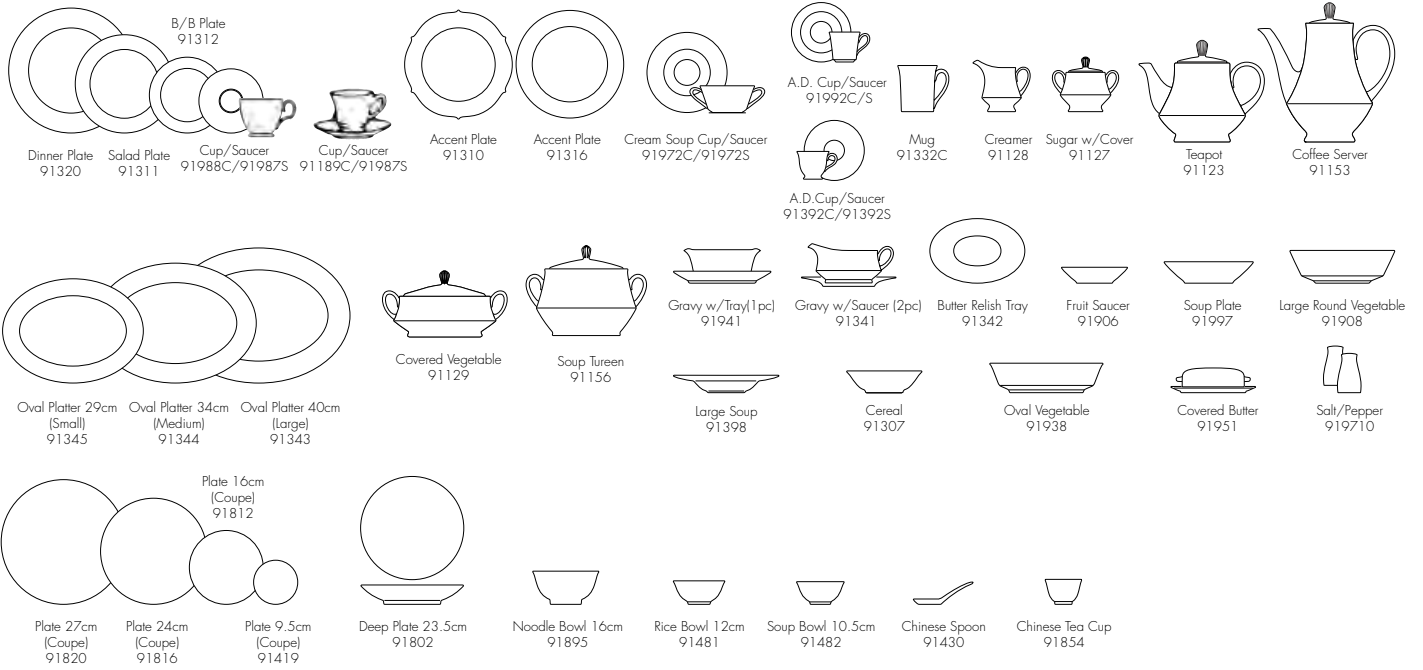

Fine Dining I

Patt.No 4904 , 4905 , 4898 and 4913 only

Patt.No 4898 and 4913 only

Not all items are available in every pattern.

White Porcelain

Commander

Paramount

Meridian

Not all items are available in every pattern.

White Porcelain

Arctic

Casual Dining

Colorwave

Orchard Garden

Not all items are available in every pattern.

Casual Dining

Berries and Brambles

Arbour Green

Set Composition List

Dinner set

Description	20pcs Dinner Set A	20pcs Dinner Set B	20pcs Dinner Set C	20pcs Dinner Set D	36pcs Dinner Set	67pcs Dinner Set	96pcs Dinner Set w/Teapot	96pcs Dinner Set w/Coffee server
Dinner Plate	4	4	4	4	6	12	12	12
Salad Plate		4		4	6	12	12	12
B/B Plate	4			4	6	12	12	12
Accent Plate			4					
Soup Plate		4	4		6	12	12	12
Cereal Bowl	4							
Tea Cup	4	4	4	4	6		12	12
Tea Saucer	4	4	4	4	6		12	12
Fruit Saucer						12	12	12
Oval Platter SM						1	1	1
Oval Platter LG						1	1	1
Gravy w/Saucer						1	1	1
Oval Vegetable						1	1	1
Sugar w/Cover							1	1
Creamer							1	1
Covered Vegetable						1	1	1
Teapot w/Cover							1	
Coffee Server w/Cover								1