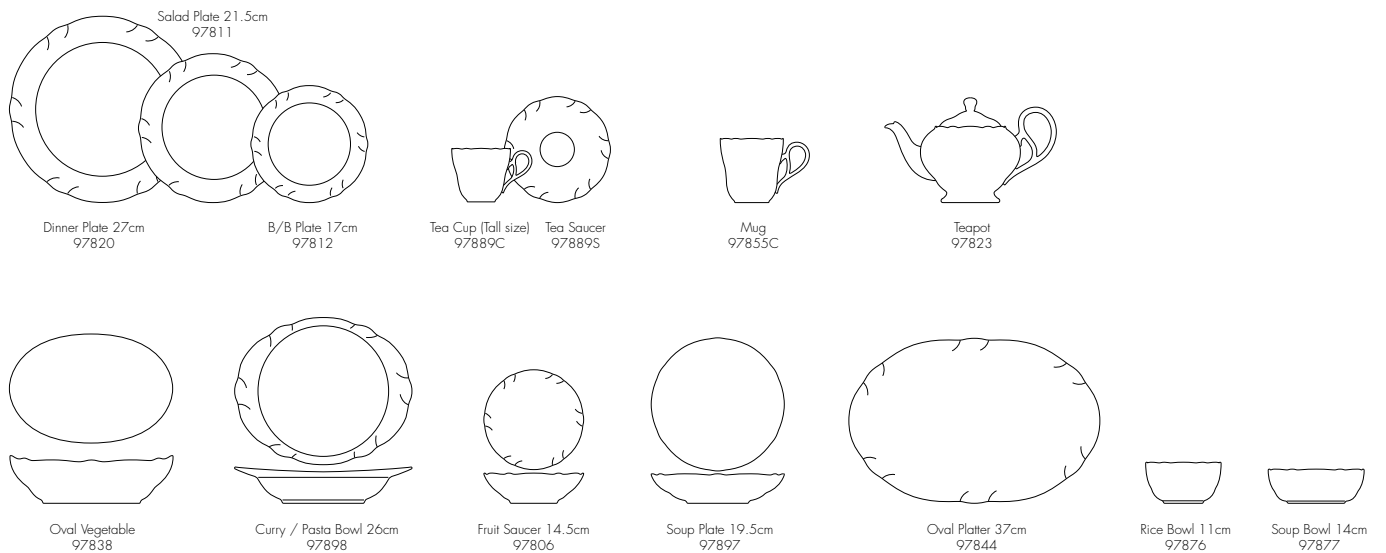

Not all items are available in every pattern.

White Porcelain

Arctic

Casual Dining

Colorwave

Orchard Garden

Not all items are available in every pattern.

Casual Dining

Berries and Brambles

Arbour Green

Set Composition List

Dinner set

Description	20pcs Dinner Set A	20pcs Dinner Set B	20pcs Dinner Set C	20pcs Dinner Set D	36pcs Dinner Set	67pcs Dinner Set	96pcs Dinner Set w/Teapot	96pcs Dinner Set w/Coffee server
Dinner Plate	4	4	4	4	6	12	12	12
Salad Plate		4		4	6	12	12	12
B/B Plate	4			4	6	12	12	12
Accent Plate			4					
Soup Plate		4	4		6	12	12	12
Cereal Bowl	4							
Tea Cup	4	4	4	4	6		12	12
Tea Saucer	4	4	4	4	6		12	12
Fruit Saucer						12	12	12
Oval Platter SM						1	1	1
Oval Platter LG						1	1	1
Gravy w/Saucer						1	1	1
Oval Vegetable						1	1	1
Sugar w/Cover							1	1
Creamer							1	1
Covered Vegetable						1	1	1
Teapot w/Cover							1	
Coffee Server w/Cover								1