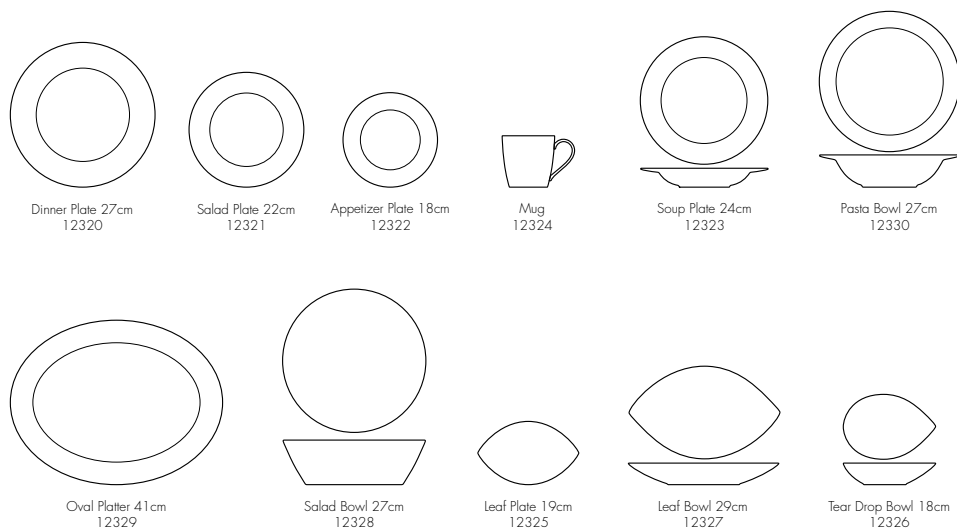

Not all items are available in every pattern.

White Porcelain

Arctic

Casual Dining

Colorwave

Orchard Garden

Not all items are available in every pattern.

Casual Dining

Berries and Brambles

Arbour Green

Set Composition List

Dinner set

Description	20pcs Dinner Set A	20pcs Dinner Set B	20pcs Dinner Set C	20pcs Dinner Set D	36pcs Dinner Set	67pcs Dinner Set	96pcs Dinner Set w/Teapot	96pcs Dinner Set w/Coffee server
Dinner Plate	4	4	4	4	6	12	12	12
Salad Plate		4		4	6	12	12	12
B/B Plate	4			4	6	12	12	12
Accent Plate			4					
Soup Plate		4	4		6	12	12	12
Cereal Bowl	4							
Tea Cup	4	4	4	4	6		12	12
Tea Saucer	4	4	4	4	6		12	12
Fruit Saucer						12	12	12
Oval Platter SM						1	1	1
Oval Platter LG						1	1	1
Gravy w/Saucer						1	1	1
Oval Vegetable						1	1	1
Sugar w/Cover							1	1
Creamer							1	1
Covered Vegetable						1	1	1
Teapot w/Cover							1	
Coffee Server w/Cover								1