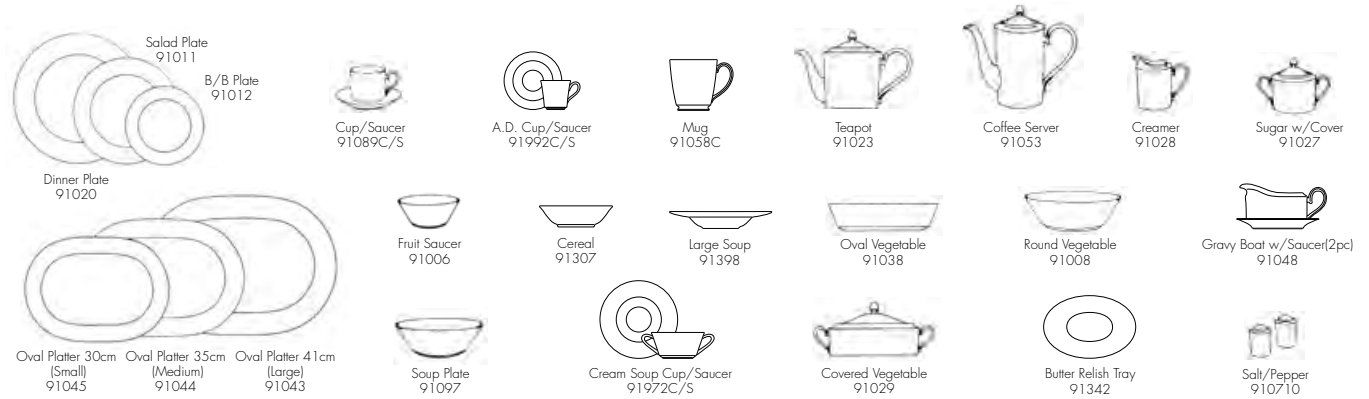

Fine Dining I

Patt.No 4904 , 4905 , 4898 and 4913 only

Patt.No 4898 and 4913 only

Not all items are available in every pattern.

White Porcelain

Commander

Paramount

Meridian

Not all items are available in every pattern.

White Porcelain

Arctic

Casual Dining

Colorwave

Orchard Garden

Not all items are available in every pattern.

Casual Dining