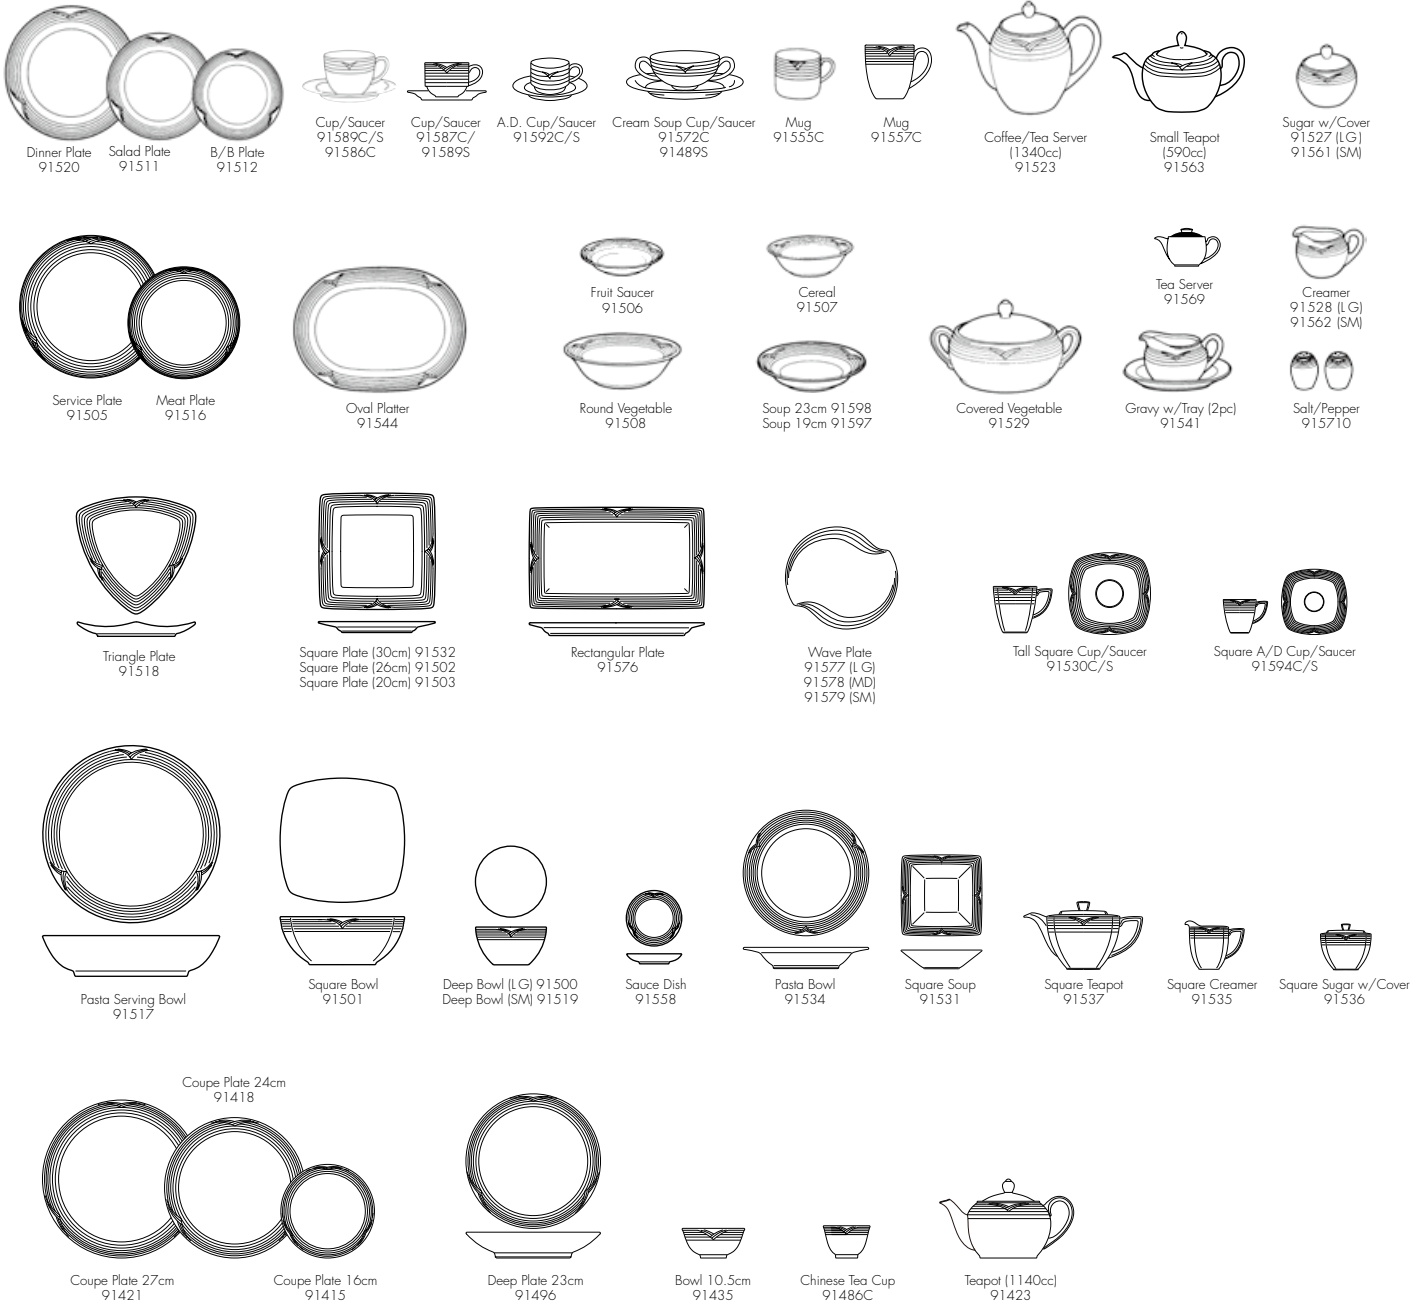

Fine Dining I

Patt.No 4904 , 4905 , 4898 and 4913 only

Patt.No 4898 and 4913 only

Not all items are available in every pattern.

White Porcelain

Commander

Paramount

Meridian

Not all items are available in every pattern.

White Porcelain

Arctic

Casual Dining

Colorwave

Orchard Garden

Not all items are available in every pattern.

Casual Dining

Berries and Brambles

Arbour Green

Set Composition List

Dinner set

Description	20pcs Dinner Set A	20pcs Dinner Set B	20pcs Dinner Set C	20pcs Dinner Set D	36pcs Dinner Set	67pcs Dinner Set	96pcs Dinner Set w/Teapot	96pcs Dinner Set w/Coffee server
Dinner Plate	4	4	4	4	6	12	12	12
Salad Plate		4		4	6	12	12	12
B/B Plate	4			4	6	12	12	12
Accent Plate			4					
Soup Plate		4	4		6	12	12	12
Cereal Bowl	4							
Tea Cup	4	4	4	4	6		12	12
Tea Saucer	4	4	4	4	6		12	12
Fruit Saucer						12	12	12
Oval Platter SM						1	1	1
Oval Platter LG						1	1	1
Gravy w/Saucer						1	1	1
Oval Vegetable						1	1	1
Sugar w/Cover							1	1
Creamer							1	1
Covered Vegetable						1	1	1
Teapot w/Cover							1	
Coffee Server w/Cover								1