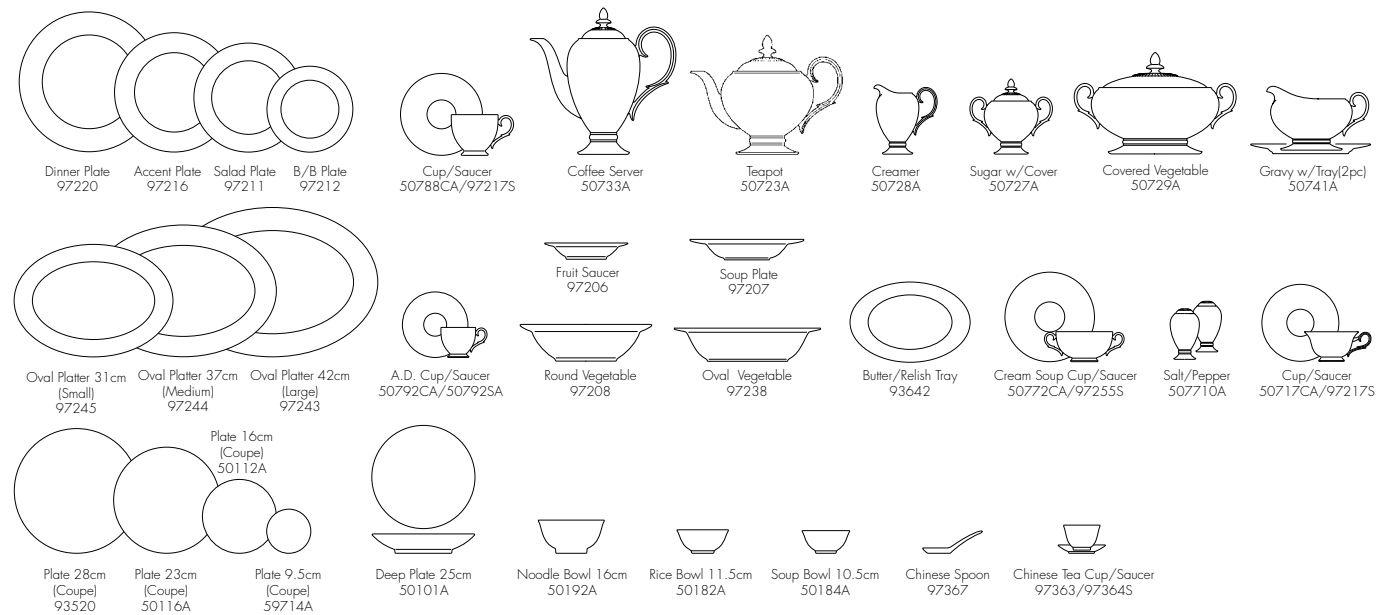

M/168 (Yellow)

M/166 (Burgundy)

M/164 (Green)

M/163 (White)

Available soon.

M/164 (Green)

M/166 (Burgundy)

M/168 (Yellow)

Item Identification

Not all items are available in every pattern.

Bone China

Masters

Renaissance

Sheer White

Not all items are available in every pattern.

Bone China

Fine Dining I

Patt.No 4904 , 4905 , 4898 and 4913 only

Patt.No 4898 and 4913 only

Not all items are available in every pattern.

White Porcelain

Commander

Paramount

Meridian

Not all items are available in every pattern.

White Porcelain

Arctic

Casual Dining

Colorwave

Orchard Garden

Not all items are available in every pattern.

Casual Dining