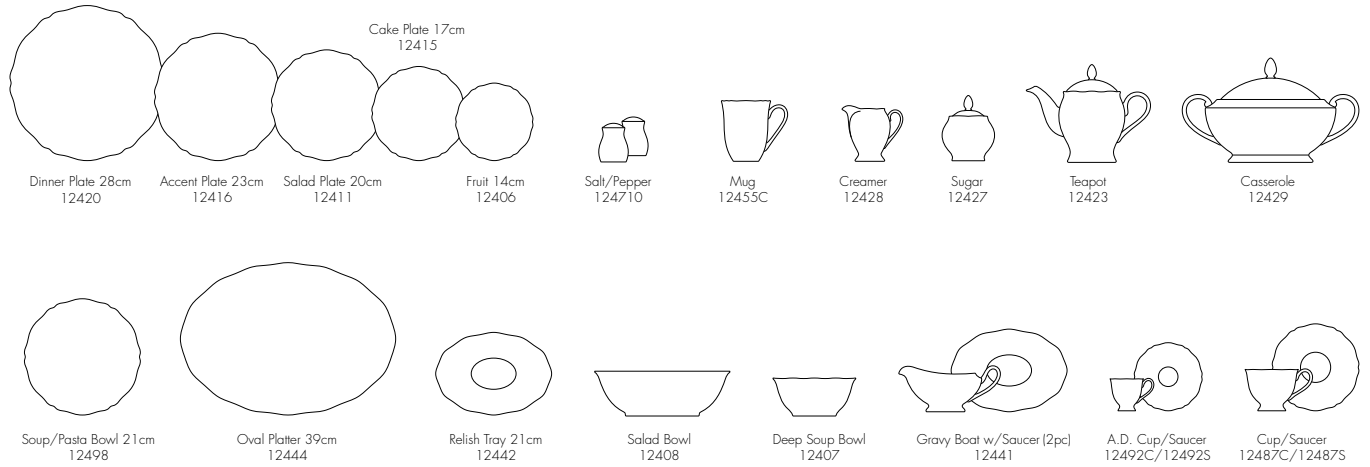

Not all items are available in every pattern.

White Porcelain

Arctic

Casual Dining

Colorwave

Orchard Garden

Not all items are available in every pattern.

Casual Dining

Berries and Brambles

Arbour Green

Set Composition List

Dinner set

Description	20pcs Dinner Set A	20pcs Dinner Set B	20pcs Dinner Set C	20pcs Dinner Set D	36pcs Dinner Set	67pcs Dinner Set	96pcs Dinner Set w/Teapot	96pcs Dinner Set w/Coffee server
Dinner Plate	4	4	4	4	6	12	12	12
Salad Plate		4		4	6	12	12	12
B/B Plate	4			4	6	12	12	12
Accent Plate			4					
Soup Plate		4	4		6	12	12	12
Cereal Bowl	4							
Tea Cup	4	4	4	4	6		12	12
Tea Saucer	4	4	4	4	6		12	12
Fruit Saucer						12	12	12
Oval Platter SM						1	1	1
Oval Platter LG						1	1	1
Gravy w/Saucer						1	1	1
Oval Vegetable						1	1	1
Sugar w/Cover							1	1
Creamer							1	1
Covered Vegetable						1	1	1
Teapot w/Cover							1	
Coffee Server w/Cover								1