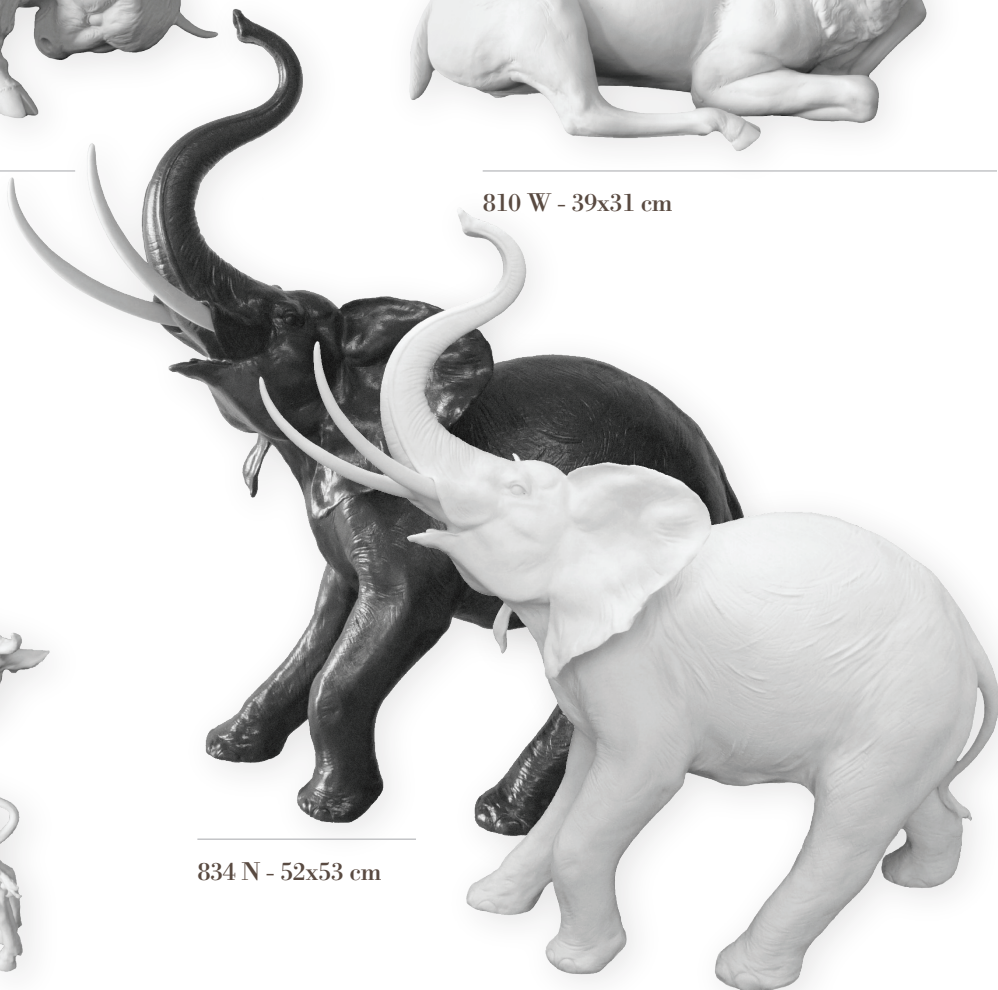

*Infinity's colour and that of light,  
the threshold of the path to something new,  
is simply... white.*

836 - 72x92 cm

835 W - 74x94 cm

---

792 W - 97x63 cm

---

801 W - 74x94 cm

---

735 W - 94x74 cm

---

780 W - 94x74 cm

---

837 W - 36x19 cm

---

810 W - 39x31 cm

---

834 N - 52x53 cm

---

1002 W - 30x17 cm

---

834 W - 52x53 cm

418 - 20x24 cm

417 - 20x24 cm

416 - 17x24 cm