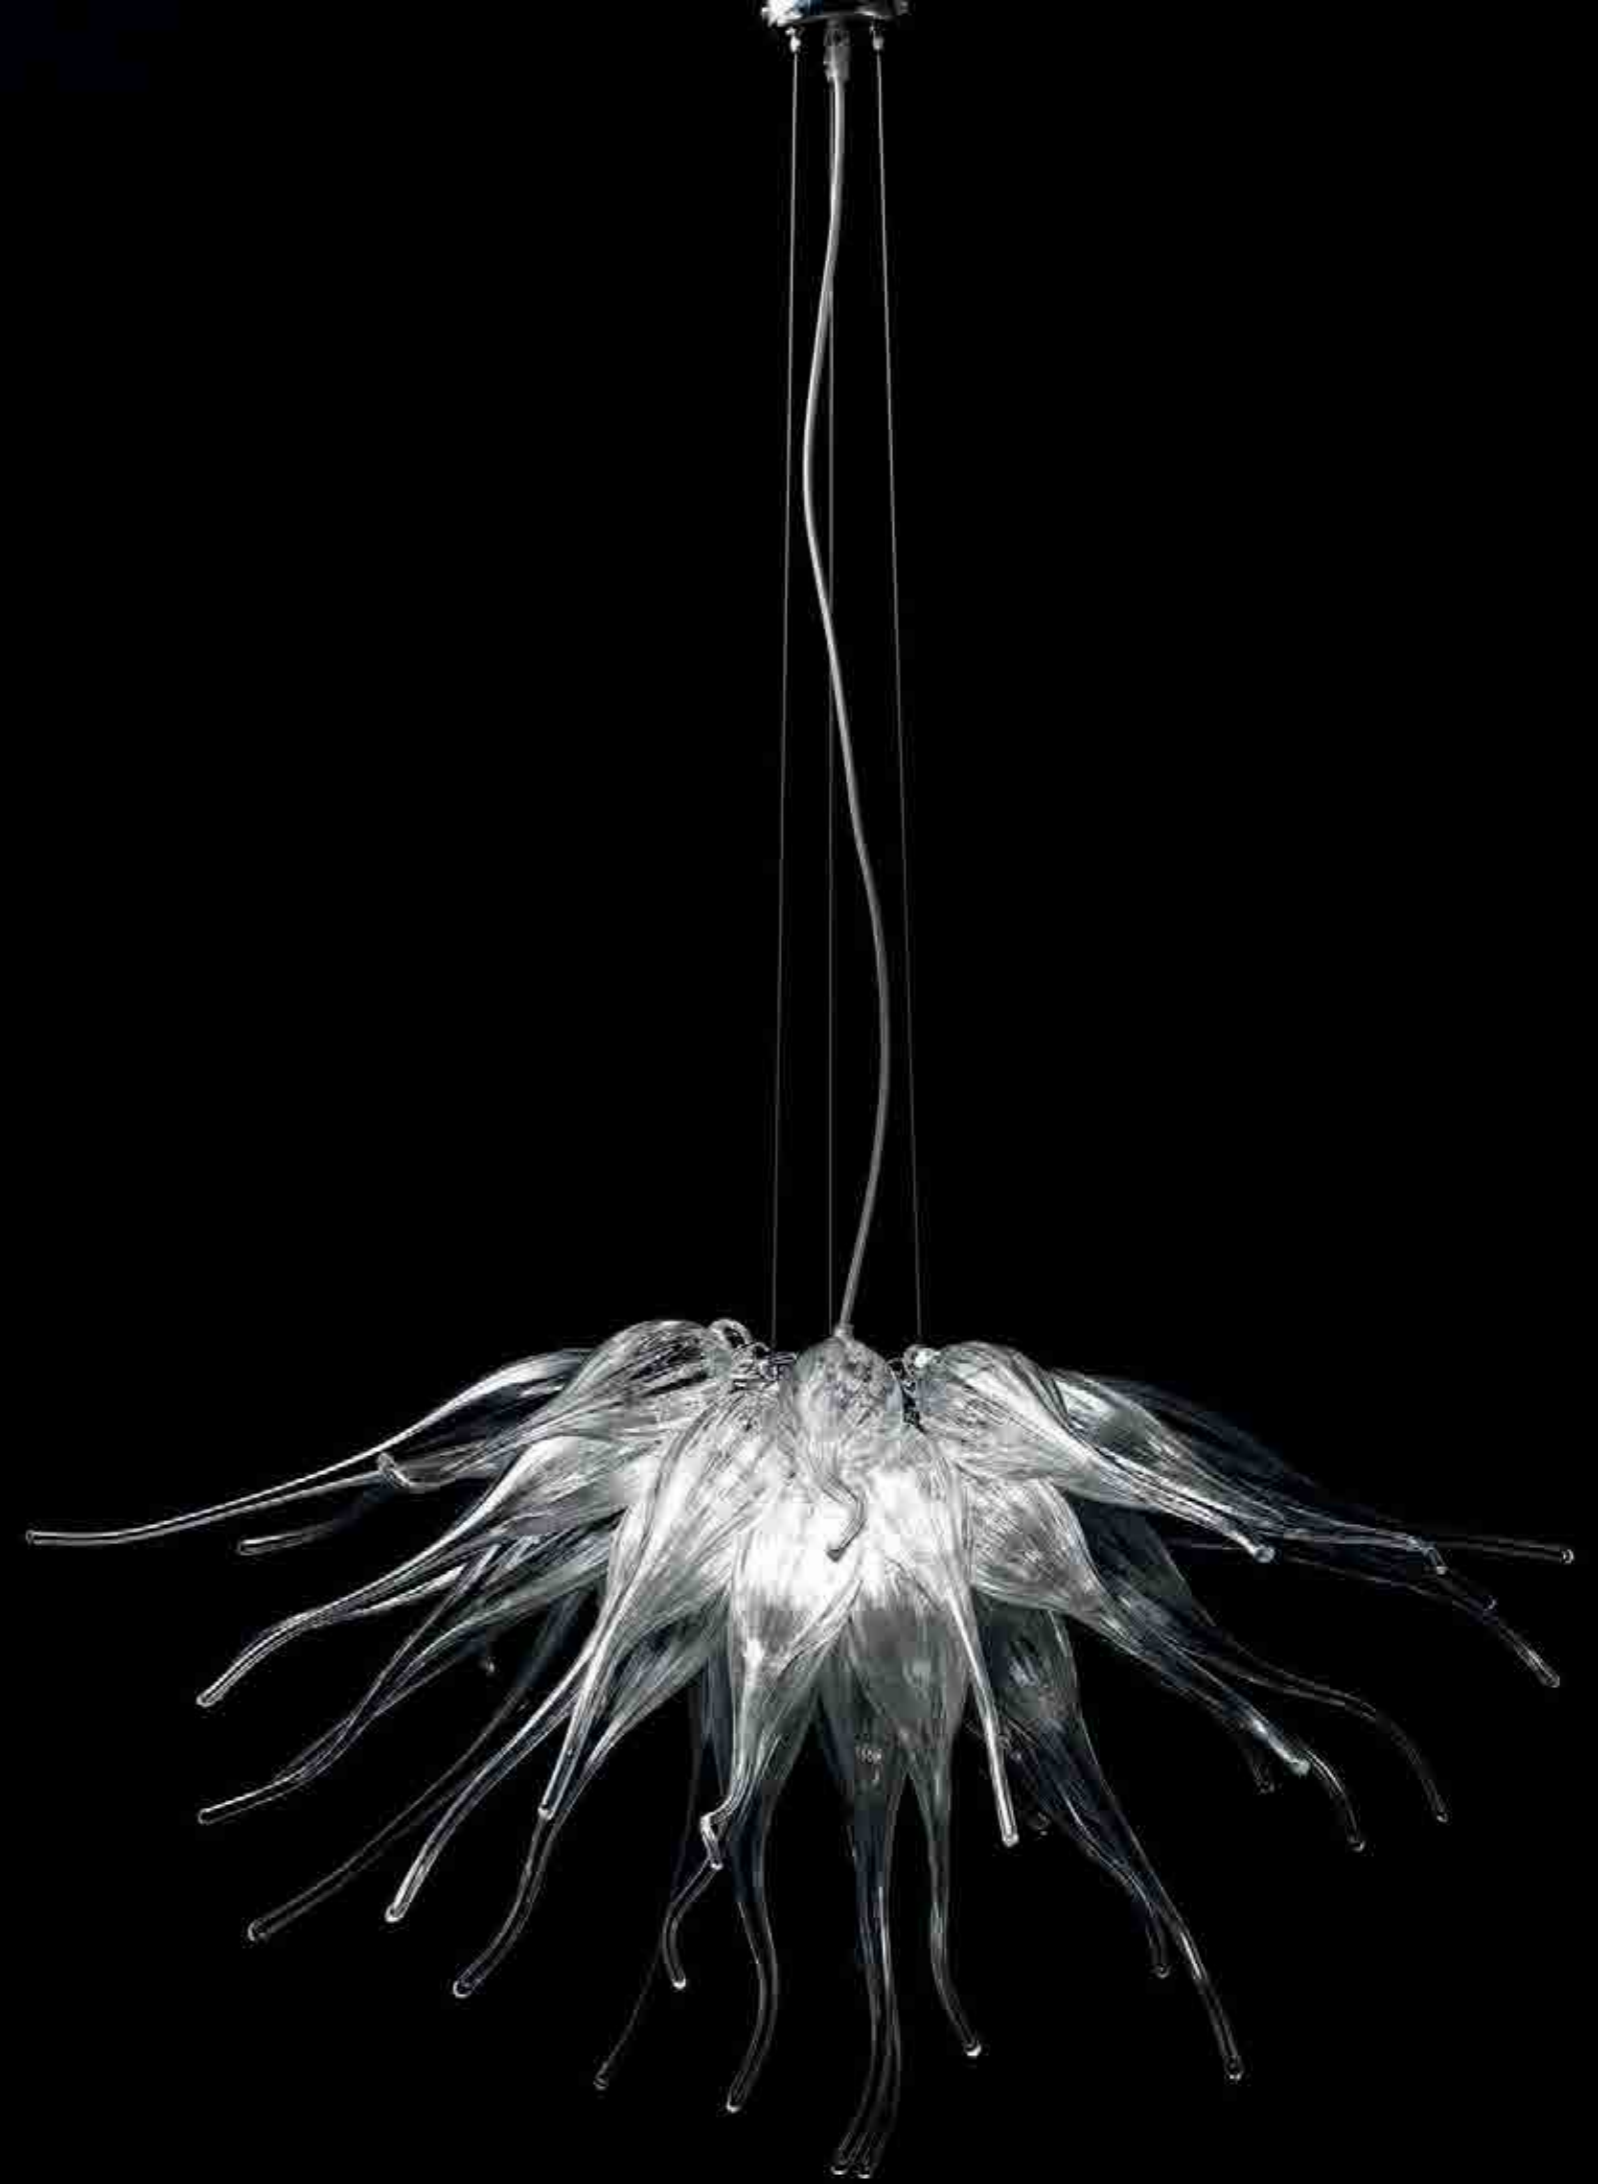

Art. 3602/SP
Diam. cm. 85 - H. cm. 50 - 1 E14 120W ES max