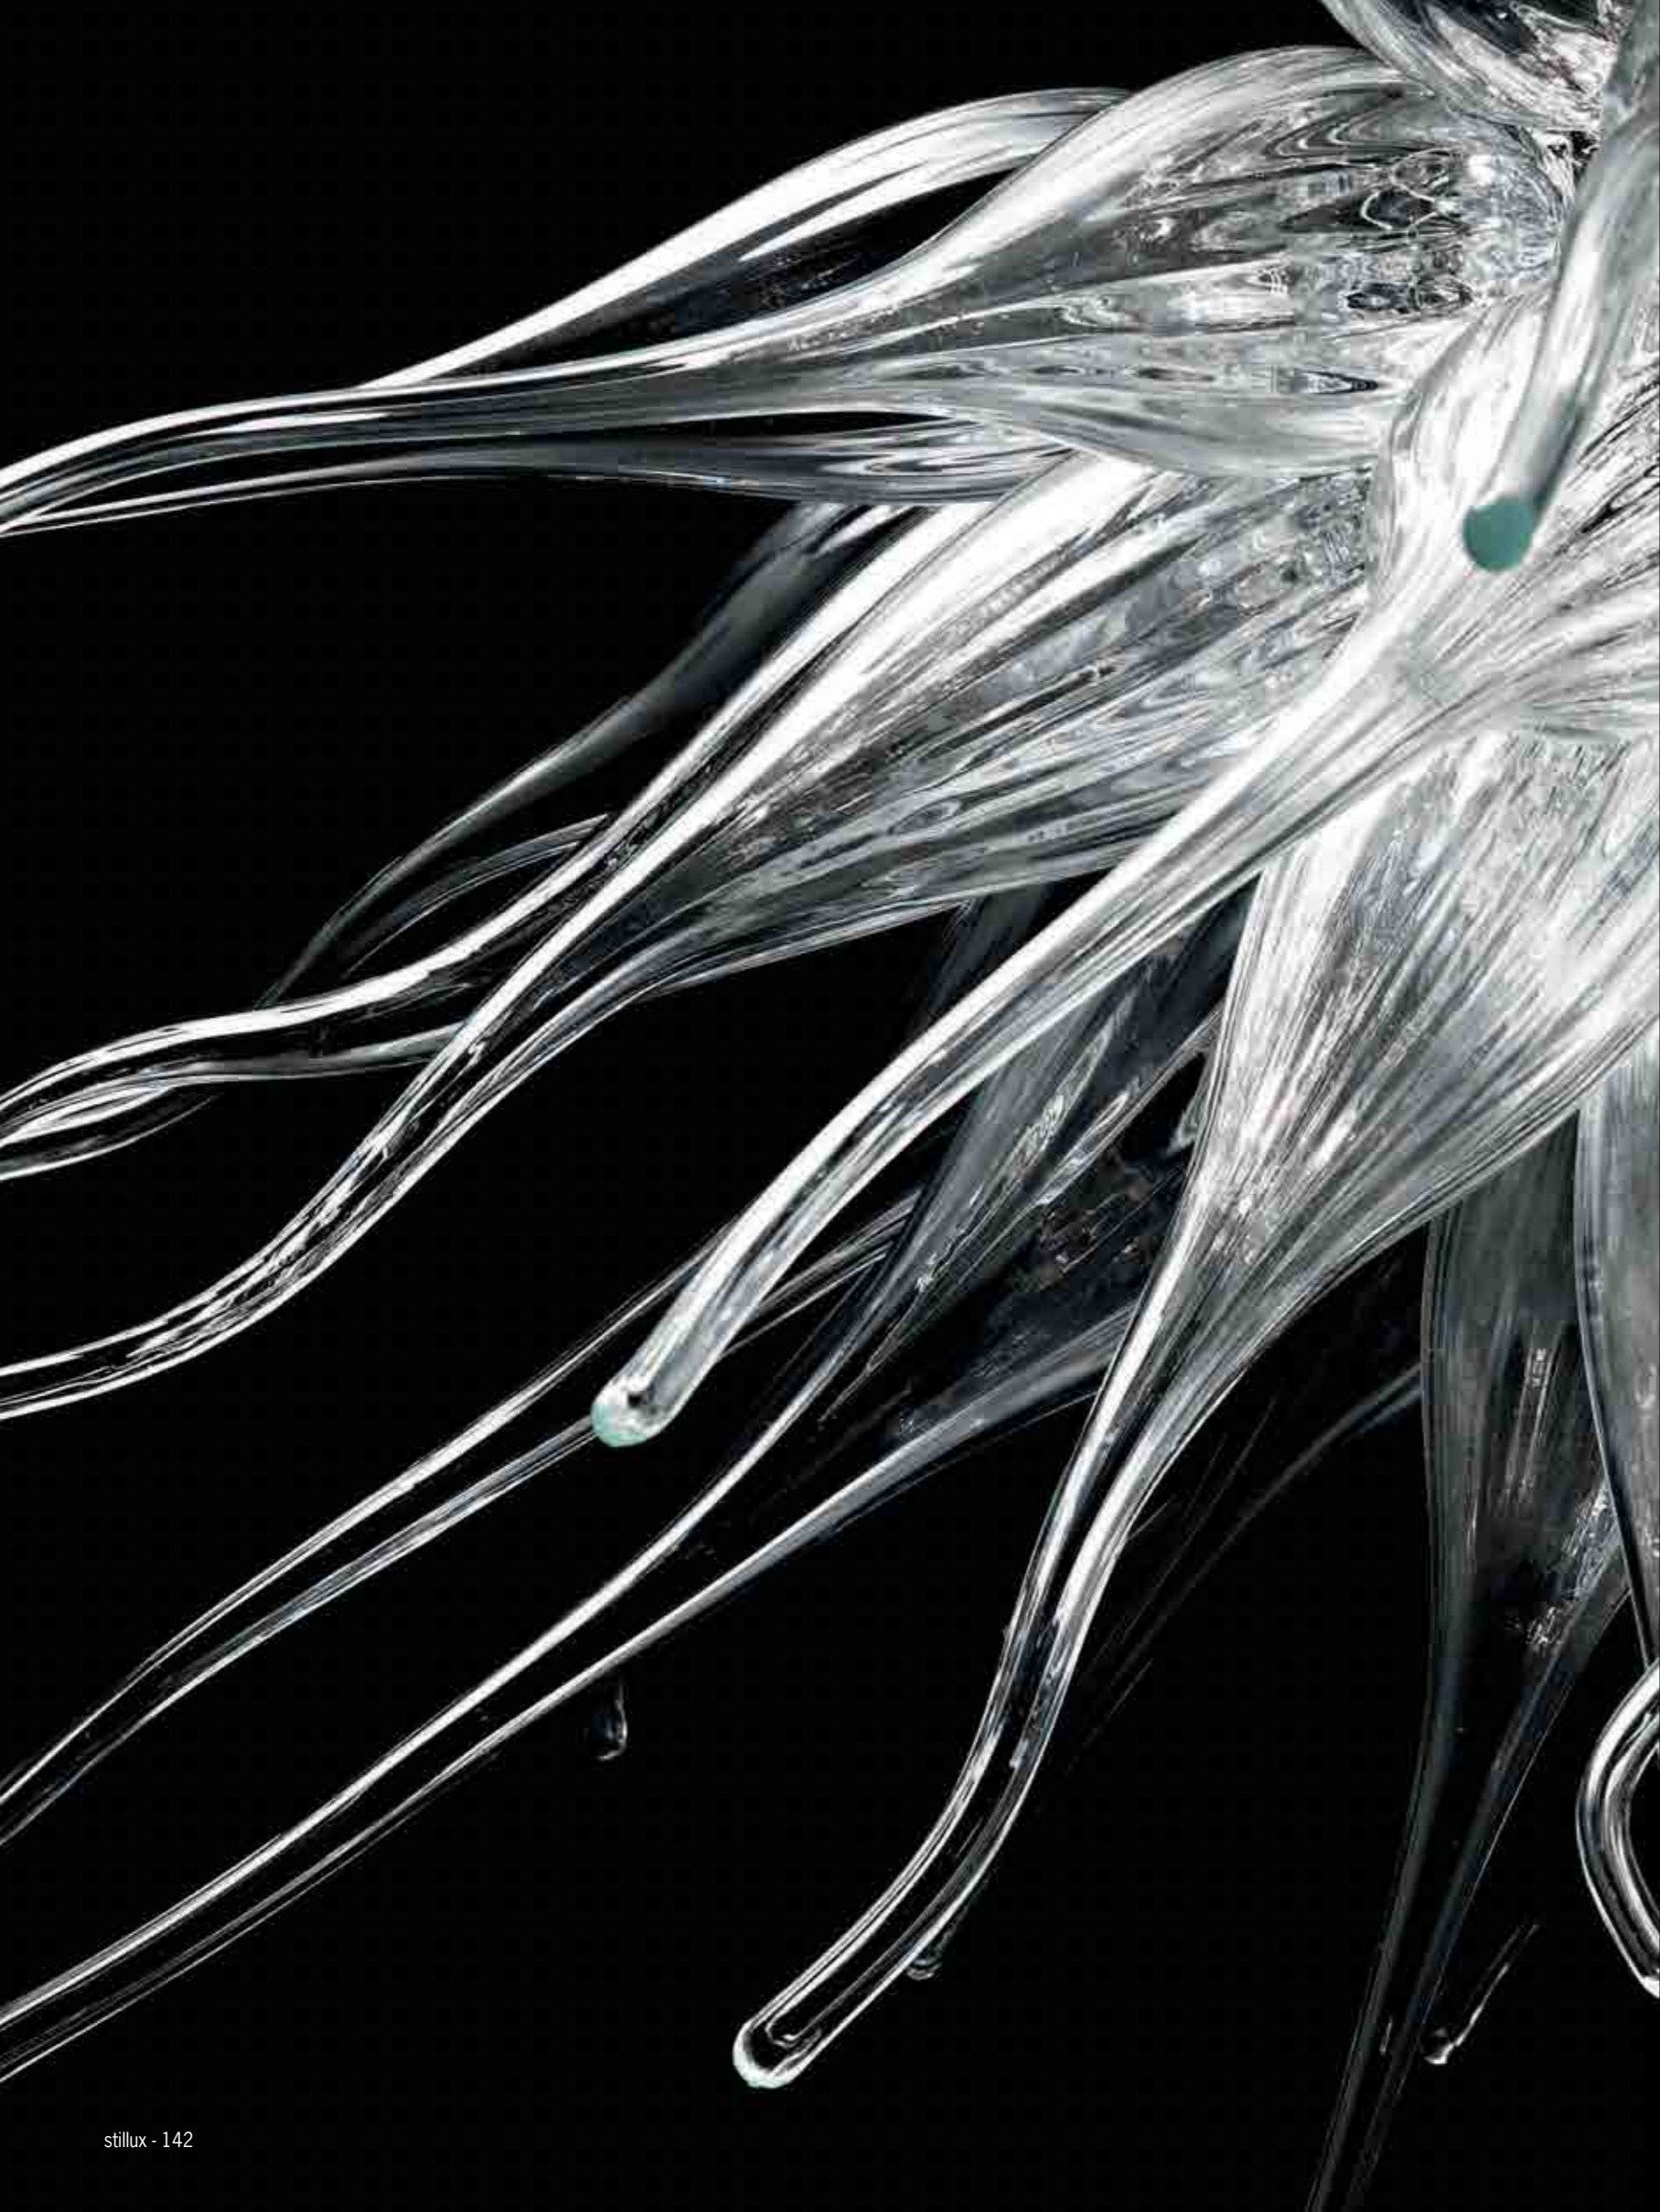

Art. 3602/SP
Diam. cm. 85 - H. cm. 50 - 1 E14 120W ES max