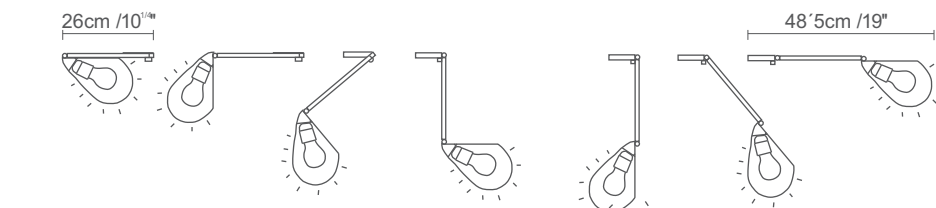

APLIQUES - WALL LAMPS

BIS	Aplique Wall lamp	Ref.	Acabado Finish	Material	Lámpara Bulb
		63004 NIQ	niquel satinado <i>glazed nickel</i>	aluminio extrusionado <i>extruded aluminium</i>	1 X E27 100W Regulador 1 X E27 100W Dimmer
		63004 CRO	Cromo brillo <i>polished chrome</i>		
			blanco / <i>white</i>	pantalla <i>lampshade</i>	

Price

BLOW	Aplique Wall lamp	Ref.	Acabado Finish	Material	Dimensión Measures	Lámpara Bulb	
		64012	blanco mate <i>mat white</i>	PTE polietileno <i>PTE polyethylene</i>	Ø 50cm P 18cm	incluida / <i>included</i> 2xE27 Dulux 25W Save energy	
				niquel satinado <i>glazed nickel</i>			metal

Price

CANDE-L	Aplique Wall lamp	Ref.	Acabado Finish	Material	Lámpara Bulb
		63008	Cromo brillo <i>polished chrome</i>	acero inox. <i>stainless steel</i>	incluida / <i>included</i> 1xG9 25W HALOGEN

Price

ENVOLOPE	Aplique Wall lamp	Ref.	Acabado Finish	Material	Lámpara Bulb
		63030	Blanco / <i>White</i>	metal	incluida / <i>included</i> 2 X E14 15W Dulux Star Twist Save energy

Price