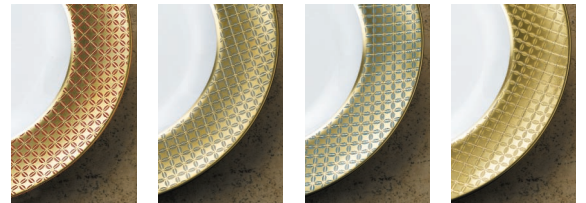

Kaleidoscope

DUESBURY SHAPE

We have revived traditional techniques to obtain the opulent raised 22ct gold effect on this stunning new Kaleidoscope tableware. With a wide spectrum of background colours we can create exciting personalised tableware just for you.

A wide choice of colour combinations are available subject to the restrictions of the ceramic colour palette. Some examples below.

Black

Red

Eau de nil

Turquoise

Yellow

The full range of items available in this shape is shown below. Lead times may vary by item.

10in Plate
27cm

8in Plate
21.5cm

6in Plate
16cm

Bread & Butter Plate
23cm

Round Chop Dish
35cm

Rim Soup L/S
21.5cm

Oatmeal
16cm

Cream Soup Cup & Stand
0.30ltr